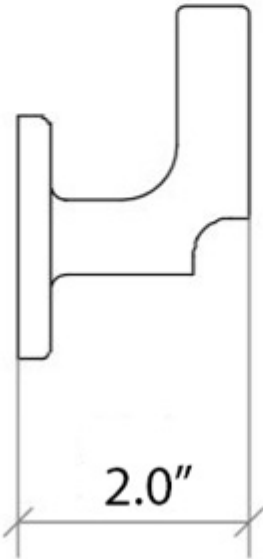

## Finishes:

 Polished Chrome

 Matte Black

\* WS Bath Collections reserves the right to revise dimensions or information on this sheet without notice

<b>Collection</b>   Sbeca	<b>Model</b>   Sbeca 61107	Dimensions Metric <i>1 inch = 2.54 cm</i> <i>1 inch = 25.4 mm</i>	 1051 Lea Drive - Collegeville, PA 19426 Tel. 215 513 9400 - Fax 610 831 0215 <a href="http://www.ws bathcollections.com">www.ws bathcollections.com</a> - <a href="mailto:info@ws bathcollections.com">info@ws bathcollections.com</a>
------------------------------	-------------------------------	---	---

Sbeca 61107

\* WS Bath Collections reserves the right to revise dimensions or information on this sheet without notice

<p><b>Collection  </b> Sbeca</p>	<p><b>Model  </b> Sbeca 61107</p>	<p>Dimensions Metric <i>1 inch = 2.54 cm</i> <i>1 inch = 25.4 mm</i></p>	<p> 1051 Lea Drive - Collegeville, PA 19426 Tel. 215 513 9400 - Fax 610 831 0215 <a href="http://www.ws bathcollections.com">www.ws bathcollections.com</a> - <a href="mailto:info@ws bathcollections.com">info@ws bathcollections.com</a></p>
--------------------------------------	---------------------------------------	--	---