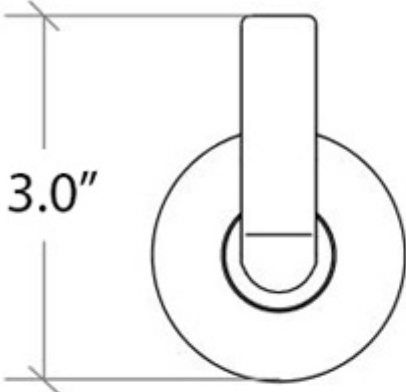

## Finishes:

 Polished Chrome

 Matte Black

\* WS Bath Collections reserves the right to revise dimensions or information on this sheet without notice

<b>Collection</b>   Sbeca	<b>Model</b>   Sbeca 61107	Dimensions Metric <i>1 inch = 2.54 cm</i> <i>1 inch = 25.4 mm</i>	 1051 Lea Drive - Collegeville, PA 19426 Tel. 215 513 9400 - Fax 610 831 0215 <a href="http://www.ws bathcollections.com">www.ws bathcollections.com</a> - <a href="mailto:info@ws bathcollections.com">info@ws bathcollections.com</a>
------------------------------	-------------------------------	---	---

Sbeca 61107

\* WS Bath Collections reserves the right to revise dimensions or information on this sheet without notice

<p><b>Collection  </b> Sbeca</p>	<p><b>Model  </b> Sbeca 61107</p>	<p>Dimensions Metric <i>1 inch = 2.54 cm</i> <i>1 inch = 25.4 mm</i></p>	<p> 1051 Lea Drive - Collegeville, PA 19426 Tel. 215 513 9400 - Fax 610 831 0215 <a href="http://www.ws bathcollections.com">www.ws bathcollections.com</a> - <a href="mailto:info@ws bathcollections.com">info@ws bathcollections.com</a></p>
--------------------------------------	---------------------------------------	--	---