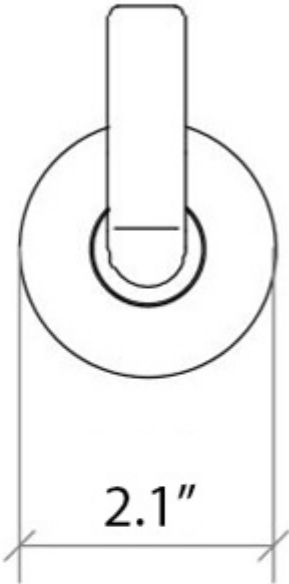

## Finishes:

 Polished Chrome

 Matte Black

\* WS Bath Collections reserves the right to revise dimensions or information on this sheet without notice

<b>Collection</b>   Sbeca	<b>Model</b>   Sbeca 61107	Dimensions Metric <i>1 inch = 2.54 cm</i> <i>1 inch = 25.4 mm</i>	 1051 Lea Drive - Collegeville, PA 19426 Tel. 215 513 9400 - Fax 610 831 0215 <a href="http://www.ws bathcollections.com">www.ws bathcollections.com</a> - <a href="mailto:info@ws bathcollections.com">info@ws bathcollections.com</a>
------------------------------	-------------------------------	---	---

Sbeca 61107

\* WS Bath Collections reserves the right to revise dimensions or information on this sheet without notice

<p><b>Collection  </b> Sbeca</p>	<p><b>Model  </b> Sbeca 61107</p>	<p>Dimensions Metric <i>1 inch = 2.54 cm</i> <i>1 inch = 25.4 mm</i></p>	<p> 1051 Lea Drive - Collegeville, PA 19426 Tel. 215 513 9400 - Fax 610 831 0215 <a href="http://www.ws bathcollections.com">www.ws bathcollections.com</a> - <a href="mailto:info@ws bathcollections.com">info@ws bathcollections.com</a></p>
--------------------------------------	---------------------------------------	--	---