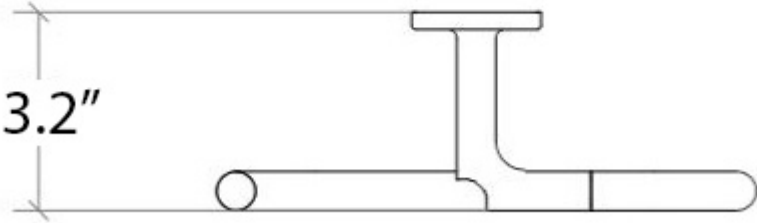

Collection Sbeca	Model Sbeca 61115	Dimensions Metric <i>1 inch = 2.54 cm</i> <i>1 inch = 25.4 mm</i>	 1051 Lea Drive - Collegeville, PA 19426 Tel. 215 513 9400 - Fax 610 831 0215 www.ws bathcollections.com - info@ws bathcollections.com
------------------------------	-------------------------------	---	---

Sbeca 61115

* WS Bath Collections reserves the right to revise dimensions or information on this sheet without notice

<p>Collection Sbeca</p>	<p>Model Sbeca 61115</p>	<p>Dimensions Metric <i>1 inch = 2.54 cm</i> <i>1 inch = 25.4 mm</i></p>	<p> 1051 Lea Drive - Collegeville, PA 19426 Tel. 215 513 9400 - Fax 610 831 0215 www.ws bathcollections.com - info@ws bathcollections.com</p>
--------------------------------------	---------------------------------------	--	---