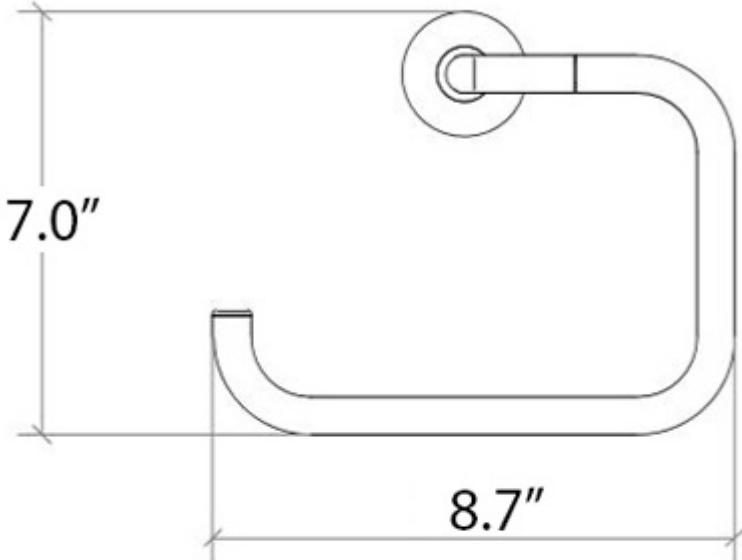

Sbeca 61115

Features

- Towel Ring
- Available in 2 Finishes: Polished Chrome and Matte Black
- Solid Brass Base
- Premium Metal Construction for Durability and Reliability
- Screw Installation or Easy Glue (Self-Adhesive) Installation (No Drilling Required)
- Installation Hardware Included
- Designer Collection
- Italian Design

SKU# | Option:

- Sbeca 61115.29 | Polished Chrome
- Sbeca 61115.22 | Matte Black

Finishes:

 Polished Chrome

 Matte Black

* WS Bath Collections reserves the right to revise dimensions or information on this sheet without notice

Collection Sbeca	Model Sbeca 61115	Dimensions Metric <i>1 inch = 2.54 cm</i> <i>1 inch = 25.4 mm</i>	 1051 Lea Drive - Collegeville, PA 19426 Tel. 215 513 9400 - Fax 610 831 0215 www.ws bathcollections.com - info@ws bathcollections.com
------------------------------	-------------------------------	---	---

Sbeca 61115

* WS Bath Collections reserves the right to revise dimensions or information on this sheet without notice

<p>Collection Sbeca</p>	<p>Model Sbeca 61115</p>	<p>Dimensions Metric <i>1 inch = 2.54 cm</i> <i>1 inch = 25.4 mm</i></p>	<p> 1051 Lea Drive - Collegeville, PA 19426 Tel. 215 513 9400 - Fax 610 831 0215 www.ws bathcollections.com - info@ws bathcollections.com</p>
--------------------------------------	---------------------------------------	--	---