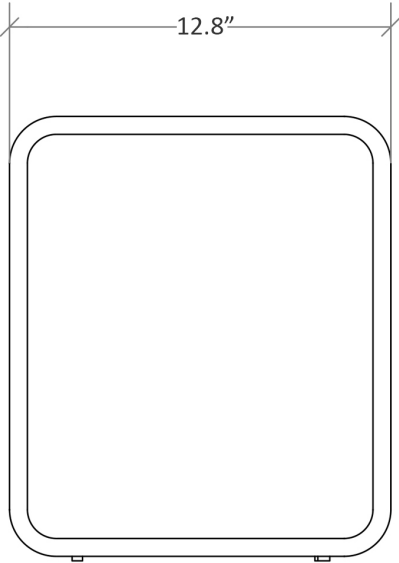

Product Specs Sheets

Cover Page

Scagni 54702

Features

- Stool
- White Mattstone - Solid Surface Material, Non-Porous
- Maximum Weight Capacity of 330 lbs
- Designer Collection
- Made in Italy

SKU# | Option:

- Scagni 54702 | White

Finishes:

* WS Bath Collections reserves the right to revise dimensions or information on this sheet without notice

Collection |
Scagni

Model |
Scagni 54702

Dimensions Metric

1 inch = 2.54 cm

1 inch = 25.4 mm

WS®
BATH
COLLECTIONS

1051 Lea Drive - Collegeville, PA 19426
Tel. 215 513 9400 - Fax 610 831 0215

www.ws bathcollections.com - info@ws bathcollections.com

* WS Bath Collections reserves the right to revise dimensions or information on this sheet without notice

<p>Collection Scagni</p>	<p>Model Scagni 54702</p>	<p>Dimensions Metric <i>1 inch = 2.54 cm</i> <i>1 inch = 25.4 mm</i></p>	<p> 1051 Lea Drive - Collegeville, PA 19426 Tel. 215 513 9400 - Fax 610 831 0215 www.ws bathcollections.com - info@ws bathcollections.com</p>
---------------------------------------	--	--	---