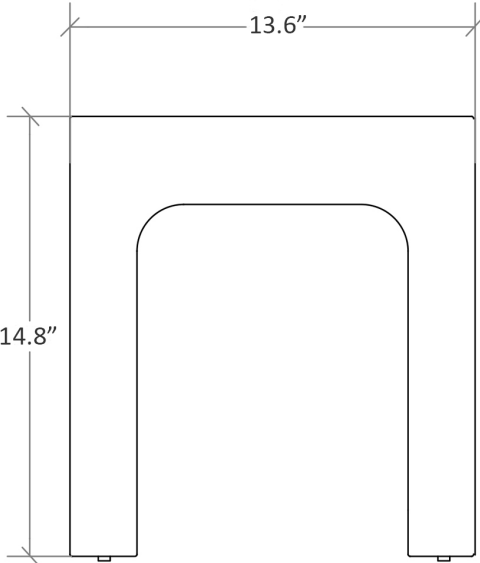

Product Specs Sheets

Cover Page

Scagni 54702

Features

- Stool
- White Mattstone - Solid Surface Material, Non-Porous
- Maximum Weight Capacity of 330 lbs
- Designer Collection
- Made in Italy

SKU# | Option:

- Scagni 54702 | White

Finishes:

* WS Bath Collections reserves the right to revise dimensions or information on this sheet without notice

Collection |
Scagni

Model |
Scagni 54702

Dimensions Metric

1 inch = 2.54 cm

1 inch = 25.4 mm

WS®
BATH
COLLECTIONS

1051 Lea Drive - Collegeville, PA 19426
Tel. 215 513 9400 - Fax 610 831 0215

www.ws bathcollections.com - info@ws bathcollections.com

* WS Bath Collections reserves the right to revise dimensions or information on this sheet without notice

<p>Collection Scagni</p>	<p>Model Scagni 54702</p>	<p>Dimensions Metric <i>1 inch = 2.54 cm</i> <i>1 inch = 25.4 mm</i></p>	<p> 1051 Lea Drive - Collegeville, PA 19426 Tel. 215 513 9400 - Fax 610 831 0215 www.ws bathcollections.com - info@ws bathcollections.com</p>
---------------------------------------	--	--	---