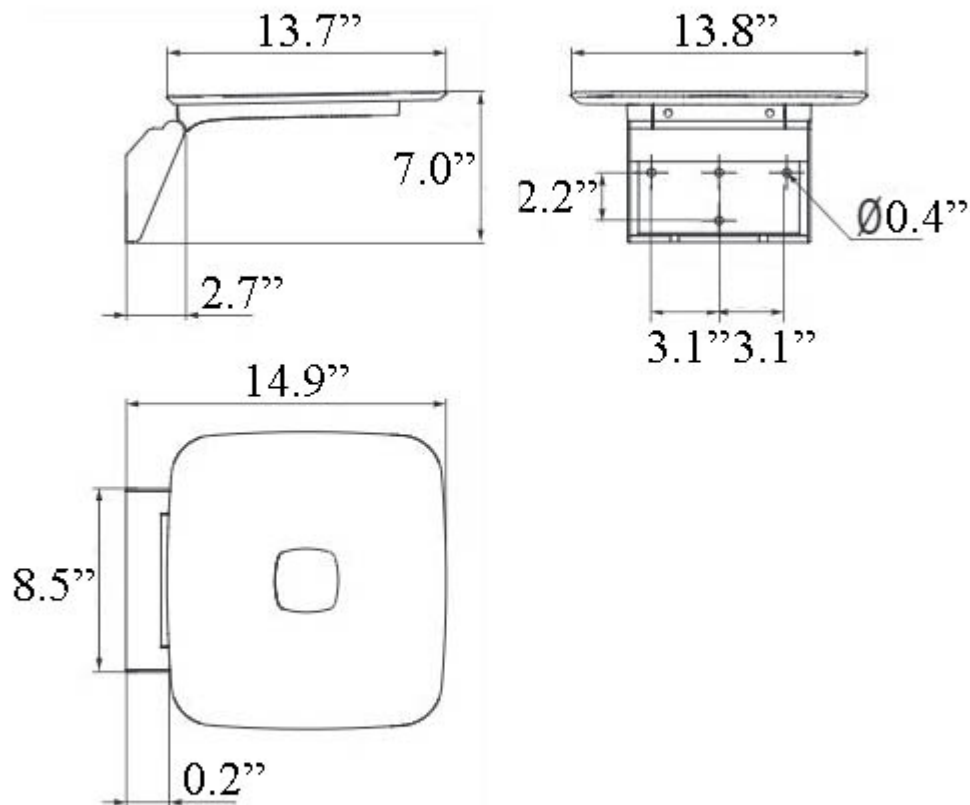

Scagni 54722

Features

- Shower Seat
- Wall Mount Installation
- Folding
- White Finish
- Antibacterial
- Maximum Weight Capacity of 350 lbs. (160 kgs)
- TUV Tested and Certified

SKU# | Option:

- Scagni 54722.09 | White

Finishes:

* WS Bath Collections reserves the right to revise dimensions or information on this sheet without notice

Collection
Scagni

Model |
Scagni 54722

Dimensions Metric

1 inch = 2.54 cm

1 inch = 25.4 mm

WS[®]
BATH
COLLECTIONS

1051 Lea Drive - Collegeville, PA 19426
Tel. 215 513 9400 - Fax 610 831 0215

www.ws bathcollections.com - info@ws bathcollections.com

Collection
Scagni

Model |
Scagni 54722

Dimensions Metric
1 inch = 2.54 cm
1 inch = 25.4 mm