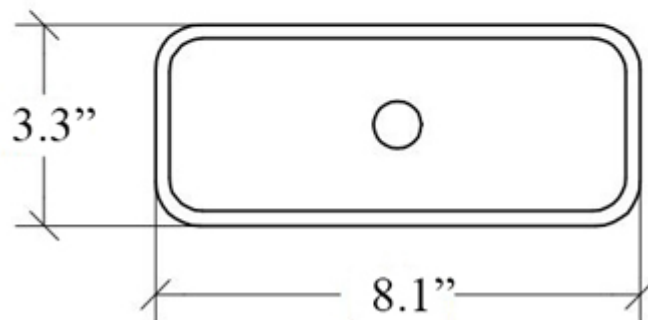

SKU# | Option:

- Seta 5148.09 | White
- Seta 5148.18 | Matte Black

Finishes:

 White

 Matte Black

Related Items:

- Seta 51805 | Towel Bar
- Seta 51809 | Towel Bar and Shelf

* WS Bath Collections reserves the right to revise dimensions or information on this sheet without notice

| | | | |
|---------------------------|-----------------------------|--|---|
| Collection Seta | Model Seta 5148 | Dimensions Metric <i>1 inch = 2.54 cm</i> <i>1 inch = 25.4 mm</i> |  1051 Lea Drive - Collegeville, PA 19426 Tel. 215 513 9400 - Fax 610 831 0215 www.ws bathcollections.com - info@ws bathcollections.com |
|---------------------------|-----------------------------|--|---|

Product Specs Sheets

Collection
Seta

Model |
Seta 5148

Dimensions Metric

1 inch = 2.54 cm
1 inch = 25.4 mm

WS[®]
BATH
COLLECTIONS

1051 Lea Drive - Collegeville, PA 19426
Tel. 215 513 9400 - Fax 610 831 0215