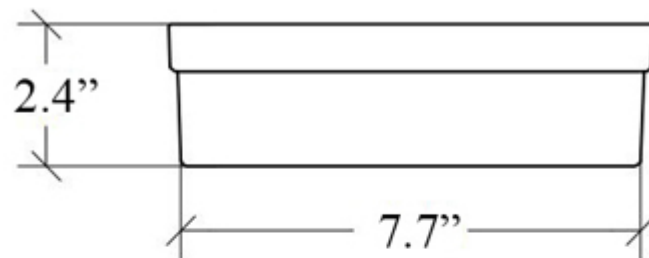

SKU# | Option:

- Seta 5148.09 | White
- Seta 5148.18 | Matte Black

Finishes:

 White

 Matte Black

Related Items:

- Seta 51805 | Towel Bar
- Seta 51809 | Towel Bar and Shelf

* WS Bath Collections reserves the right to revise dimensions or information on this sheet without notice

| | | | |
|---------------------------|-----------------------------|--|---|
| Collection Seta | Model Seta 5148 | Dimensions Metric <i>1 inch = 2.54 cm</i> <i>1 inch = 25.4 mm</i> |  1051 Lea Drive - Collegeville, PA 19426 Tel. 215 513 9400 - Fax 610 831 0215 www.ws bathcollections.com - info@ws bathcollections.com |
|---------------------------|-----------------------------|--|---|

Product Specs Sheets

Collection
Seta

Model |
Seta 5148

Dimensions Metric

1 inch = 2.54 cm
1 inch = 25.4 mm

WS[®]
BATH
COLLECTIONS

1051 Lea Drive - Collegeville, PA 19426
Tel. 215 513 9400 - Fax 610 831 0215