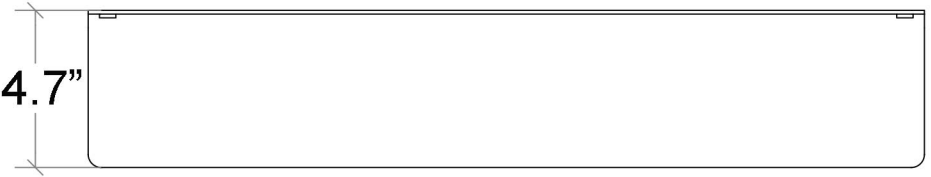

### Features

- Bathroom Shelf
- Available in 2 Finishes
- Aluminum Base
- Premium Metal Construction for Durability and Reliability
- Features Space-Saving Design
- Wall Mounted (Screw-In) Installation
- Installation Hardware Included
- Towel Bar to be Combined (Optional) with Tumbler, Soap Dish, and Soap Dispenser
- Made in Italy

<b>Collection</b> Seta	<b>Model</b>   Seta 51808	<b>Dimensions Metric</b> <i>1 inch = 2.54 cm</i> <i>1 inch = 25.4 mm</i>	 1051 Lea Drive - Collegeville, PA 19426 Tel. 215 513 9400 - Fax 610 831 0215 <a href="http://www.ws bathcollections.com">www.ws bathcollections.com</a> - <a href="mailto:info@ws bathcollections.com">info@ws bathcollections.com</a>
---------------------------	------------------------------	--	---

\* WS Bath Collections reserves the right to revise dimensions or information on this sheet without notice

<b>Collection  </b> Seta	<b>Model  </b> Seta 51808	Dimensions Metric <i>1 inch = 2.54 cm</i> <i>1 inch = 25.4 mm</i>	 1051 Lea Drive - Collegeville, PA 19426 Tel. 215 513 9400 - Fax 610 831 0215 <a href="http://www.ws bathcollections.com">www.ws bathcollections.com</a> - <a href="mailto:info@ws bathcollections.com">info@ws bathcollections.com</a>
-----------------------------	------------------------------	---	---