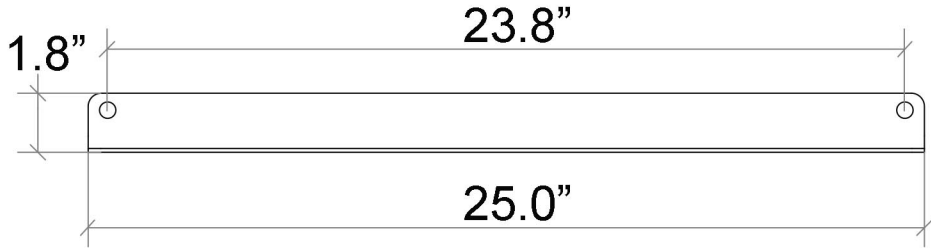

### Features

- Bathroom Shelf
- Available in 2 Finishes
- Aluminum Base
- Premium Metal Construction for Durability and Reliability
- Features Space-Saving Design
- Wall Mounted (Screw-In) Installation
- Installation Hardware Included
- Towel Bar to be Combined (Optional) with Tumbler, Soap Dish, and Soap Dispenser
- Made in Italy

<b>Collection</b> Seta	<b>Model</b>   Seta 51808	<b>Dimensions Metric</b> <i>1 inch = 2.54 cm</i> <i>1 inch = 25.4 mm</i>	 1051 Lea Drive - Collegeville, PA 19426 Tel. 215 513 9400 - Fax 610 831 0215 <a href="http://www.ws bathcollections.com">www.ws bathcollections.com</a> - <a href="mailto:info@ws bathcollections.com">info@ws bathcollections.com</a>
---------------------------	------------------------------	--	---

\* WS Bath Collections reserves the right to revise dimensions or information on this sheet without notice

<b>Collection  </b> Seta	<b>Model  </b> Seta 51808	Dimensions Metric <i>1 inch = 2.54 cm</i> <i>1 inch = 25.4 mm</i>	 1051 Lea Drive - Collegeville, PA 19426 Tel. 215 513 9400 - Fax 610 831 0215 <a href="http://www.ws bathcollections.com">www.ws bathcollections.com</a> - <a href="mailto:info@ws bathcollections.com">info@ws bathcollections.com</a>
-----------------------------	------------------------------	---	---