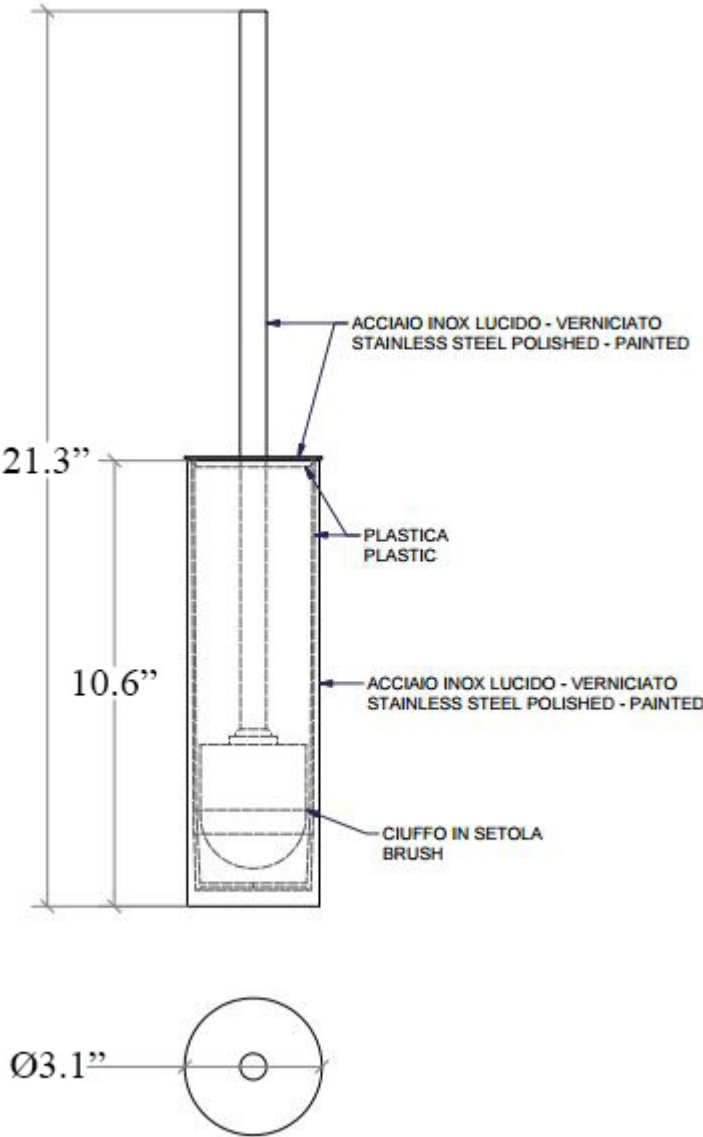

Product Specs Sheets

Cover Page

Skoati 5004C

Features

- Toilet Brush Holder
- Available in 5 Finishes: Red, Orange, Fuchsia, Grey, and Glossy Black
- Solid Stainless Steel
- Premium Metal Construction for Durability and Reliability
- Wall Mount Installation
- Made in Italy

* WS Bath Collections reserves the right to revise dimensions or information on this sheet without notice

Collection Skoati	Model Skoati 5004C	Dimensions Metric <i>1 inch = 2.54 cm</i> <i>1 inch = 25.4 mm</i>	 1051 Lea Drive - Collegeville, PA 19426 Tel. 215 513 9400 - Fax 610 831 0215 www.ws bathcollections.com - info@ws bathcollections.com
-------------------------------	--------------------------------	---	---

* WS Bath Collections reserves the right to revise dimensions or information on this sheet without notice

<p>Collection Skoati</p>	<p>Model Skoati 5004C</p>	<p>Dimensions Metric <i>1 inch = 2.54 cm</i> <i>1 inch = 25.4 mm</i></p>	<p>WS[®] BATH COLLECTIONS 1051 Lea Drive - Collegeville, PA 19426 Tel. 215 513 9400 - Fax 610 831 0215 www.ws bathcollections.com - info@ws bathcollections.com</p>
---------------------------------------	--	--	--