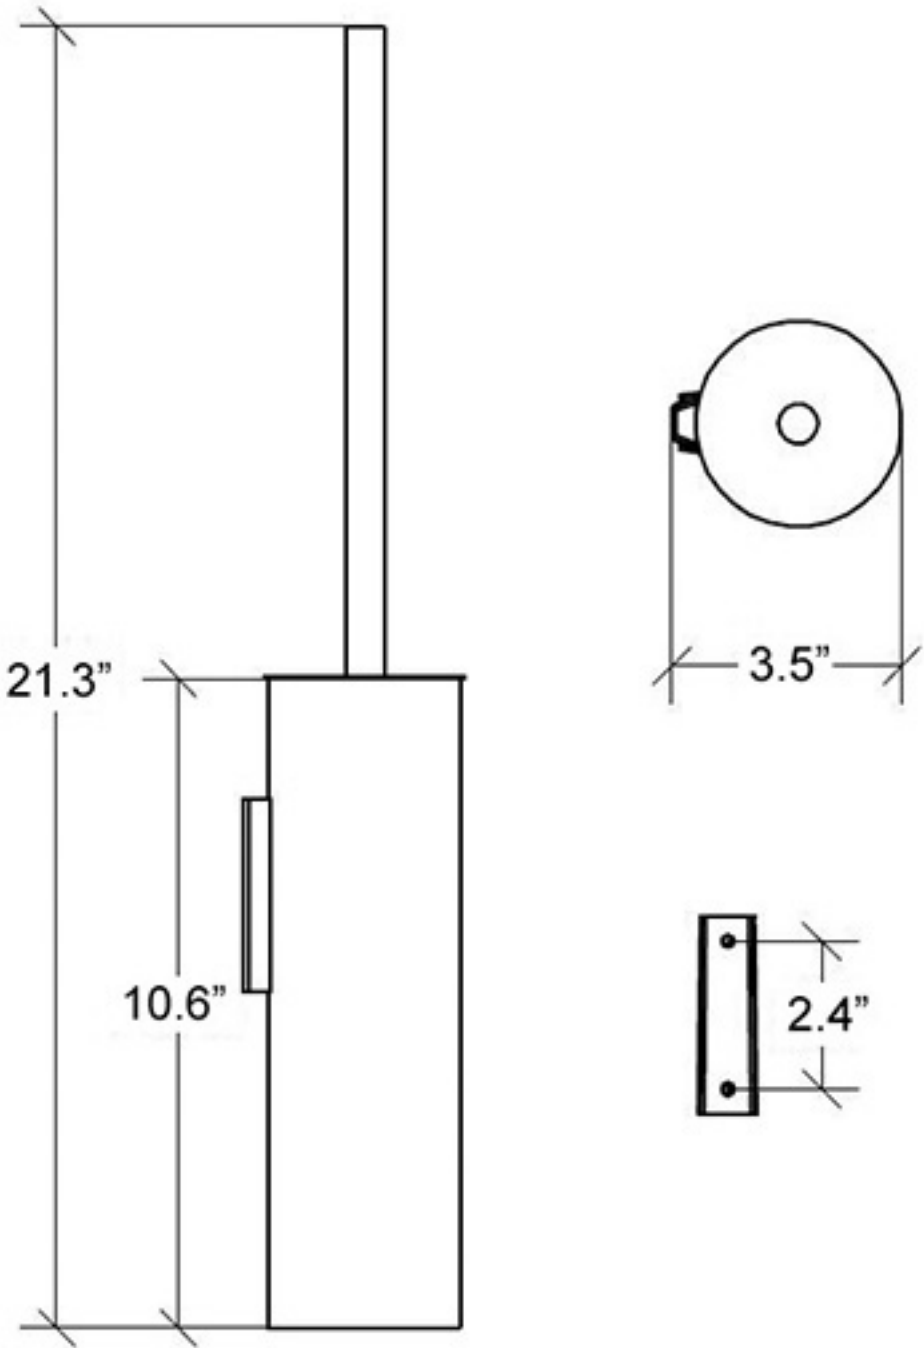

## Finishes:

 Polished Chrome

 Matte Black

\* WS Bath Collections reserves the right to revise dimensions or information on this sheet without notice

**Collection |**  
Skoati

**Model |**  
Skoati 50041

Dimensions Metric

*1 inch = 2.54 cm*

*1 inch = 25.4 mm*

**WS<sup>®</sup>**  
**BATH**  
**COLLECTIONS**

1051 Lea Drive - Collegeville, PA 19426  
Tel. 215 513 9400 - Fax 610 831 0215

[www.ws bathcollections.com](http://www.ws bathcollections.com) - [info@ws bathcollections.com](mailto:info@ws bathcollections.com)

\* WS Bath Collections reserves the right to revise dimensions or information on this sheet without notice

**Collection |**  
Skoati

**Model |**  
Skoati 50041

Dimensions Metric  
*1 inch = 2.54 cm*  
*1 inch = 25.4 mm*