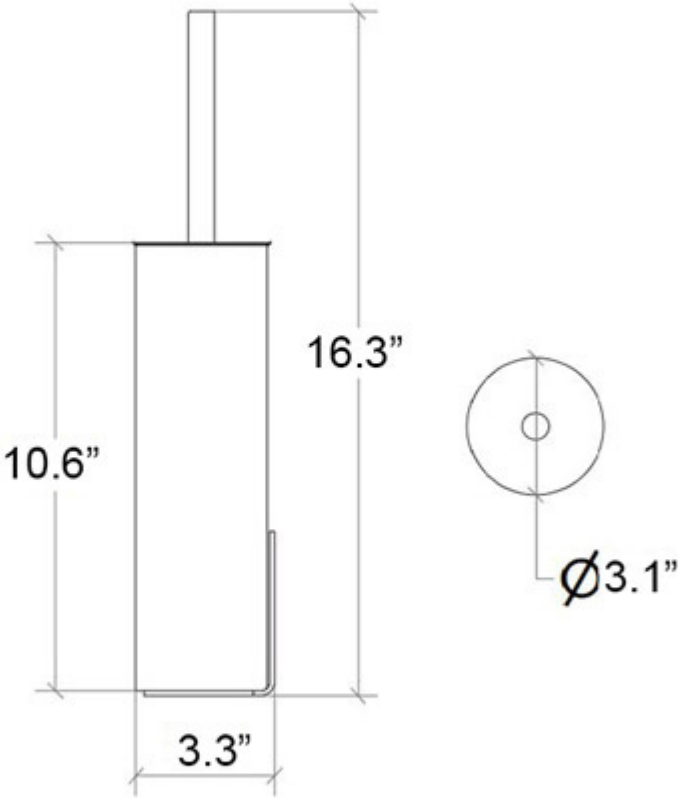

Product Specs Sheets

Cover Page

Skoati 50042

Features

- Toilet Brush Holder
- Available in 4 Finishes: White, Dark Grey, Glossy Black, and Matte Black
- Aluminum Base
- Premium Metal Construction for Durability and Reliability
- Available in Wall Mount or Free Standing Installation
- Made in Italy

SKU# | Option:

- Skoati 50042.09 | White
- Skoati 50042.17 | Dark Grey
- Skoati 50042.18 | Glossy Black
- Skoati 50042.21 | Matte Black

Finishes:

-  White
-  Dark Grey
-  Glossy Black
-  Matte Black

* WS Bath Collections reserves the right to revise dimensions or information on this sheet without notice

Collection Skoati	Model Skoati 50042	Dimensions Metric <i>1 inch = 2.54 cm</i> <i>1 inch = 25.4 mm</i>	 1051 Lea Drive - Collegeville, PA 19426 Tel. 215 513 9400 - Fax 610 831 0215 www.ws bathcollections.com - info@ws bathcollections.com
-------------------------------	--------------------------------	---	---

* WS Bath Collections reserves the right to revise dimensions or information on this sheet without notice

<p>Collection Skoati</p>	<p>Model Skoati 50042</p>	<p>Dimensions Metric <i>1 inch = 2.54 cm</i> <i>1 inch = 25.4 mm</i></p>	<p> 1051 Lea Drive - Collegeville, PA 19426 Tel. 215 513 9400 - Fax 610 831 0215 www.ws bathcollections.com - info@ws bathcollections.com</p>
---------------------------------------	--	--	---