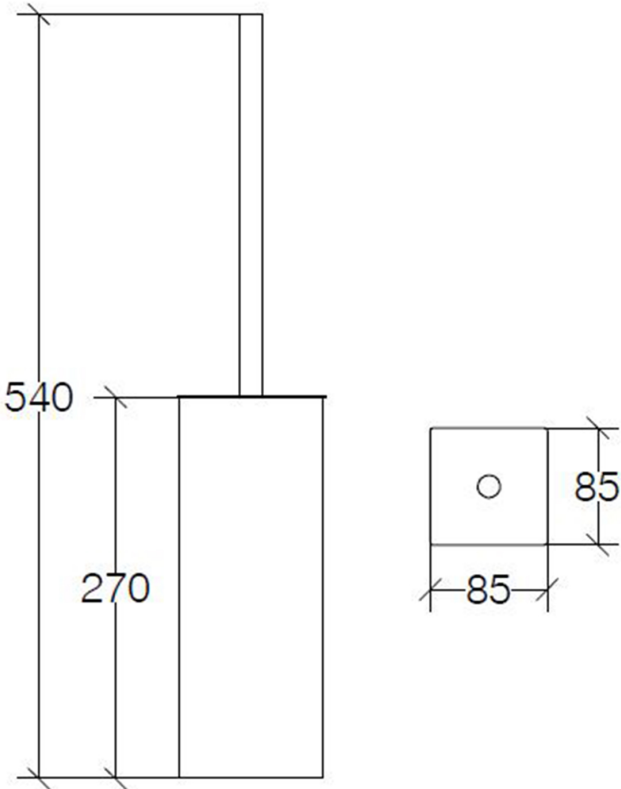

Collection Skoati	Model Skoati 50051	Dimensions Metric <i>1 inch = 2.54 cm</i> <i>1 inch = 25.4 mm</i>	 1051 Lea Drive - Collegeville, PA 19426 Tel. 215 513 9400 - Fax 610 831 0215 www.ws bathcollections.com - info@ws bathcollections.com
-------------------------------	--------------------------------	---	---

* WS Bath Collections reserves the right to revise dimensions or information on this sheet without notice

<p>Collection Skoati</p>	<p>Model Skoati 50051</p>	<p>Dimensions Metric <i>1 inch = 2.54 cm</i> <i>1 inch = 25.4 mm</i></p>	<p> 1051 Lea Drive - Collegeville, PA 19426 Tel. 215 513 9400 - Fax 610 831 0215 www.ws bathcollections.com - info@ws bathcollections.com</p>
---------------------------------------	--	--	---