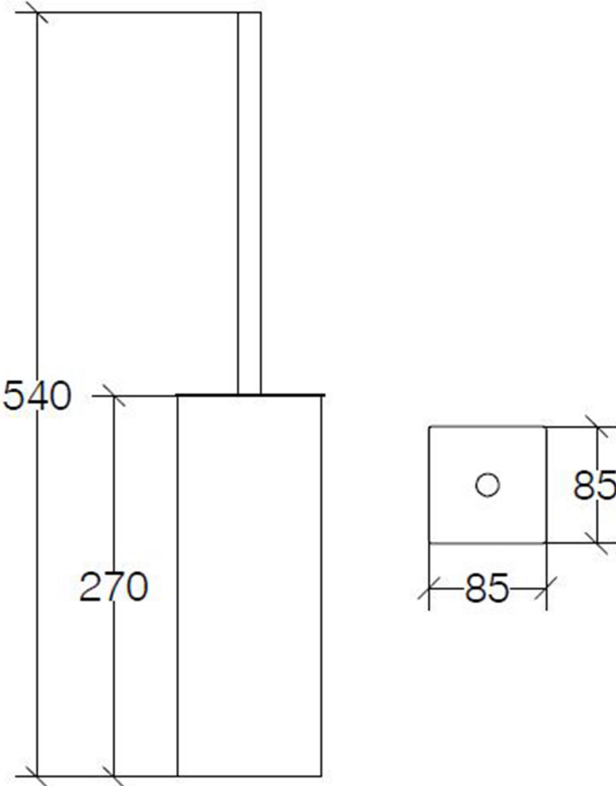

Finishes:

* WS Bath Collections reserves the right to revise dimensions or information on this sheet without notice

Collection Skoati	Model Skoati 50051C	Dimensions Metric <i>1 inch = 2.54 cm</i> <i>1 inch = 25.4 mm</i>	 1051 Lea Drive - Collegeville, PA 19426 Tel. 215 513 9400 - Fax 610 831 0215 www.ws bathcollections.com - info@ws bathcollections.com
-------------------------------	---------------------------------	---	---

Skoati 50051C

* WS Bath Collections reserves the right to revise dimensions or information on this sheet without notice

<p>Collection Skoati</p>	<p>Model Skoati 50051C</p>	<p>Dimensions Metric <i>1 inch = 2.54 cm</i> <i>1 inch = 25.4 mm</i></p>	<p> 1051 Lea Drive - Collegeville, PA 19426 Tel. 215 513 9400 - Fax 610 831 0215 www.ws bathcollections.com - info@ws bathcollections.com</p>
---------------------------------------	---	--	---