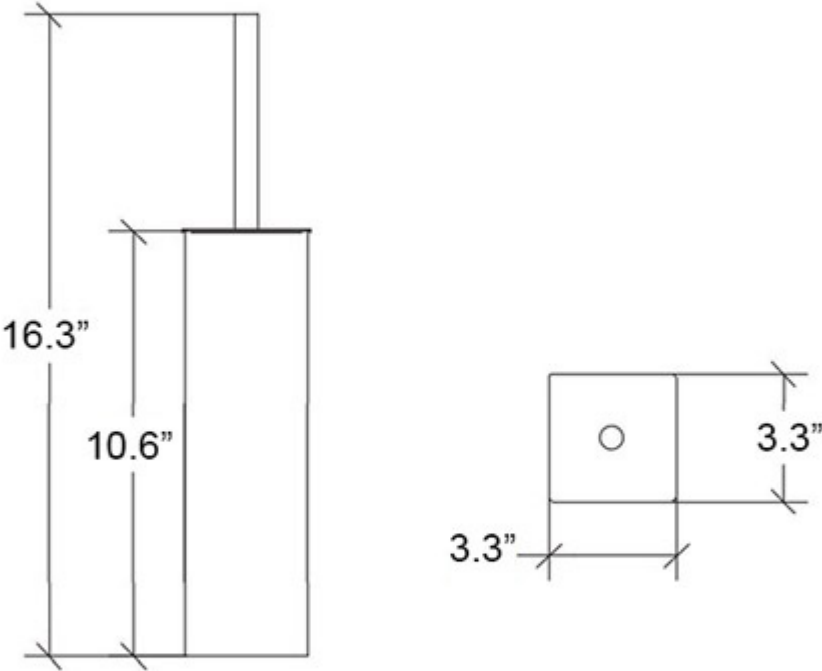

SKU# | Option:

- Skoati 50055.09 | White
- Skoati 50055.17 | Dark Grey
- Skoati 50055.18 | Glossy Black
- Skoati 50055.22 | Matte Black

Finishes:

-  White
-  Dark Grey
-  Glossy Black
-  Matte Black

* WS Bath Collections reserves the right to revise dimensions or information on this sheet without notice

Collection Skoati	Model Skoati 50055	Dimensions Metric <i>1 inch = 2.54 cm</i> <i>1 inch = 25.4 mm</i>	 1051 Lea Drive - Collegeville, PA 19426 Tel. 215 513 9400 - Fax 610 831 0215 www.ws bathcollections.com - info@ws bathcollections.com
-------------------------------	--------------------------------	---	---

* WS Bath Collections reserves the right to revise dimensions or information on this sheet without notice

<p>Collection Skoati</p>	<p>Model Skoati 50055</p>	<p>Dimensions Metric <i>1 inch = 2.54 cm</i> <i>1 inch = 25.4 mm</i></p>	<p> 1051 Lea Drive - Collegeville, PA 19426 Tel. 215 513 9400 - Fax 610 831 0215 www.ws bathcollections.com - info@ws bathcollections.com</p>
---------------------------------------	--	--	---