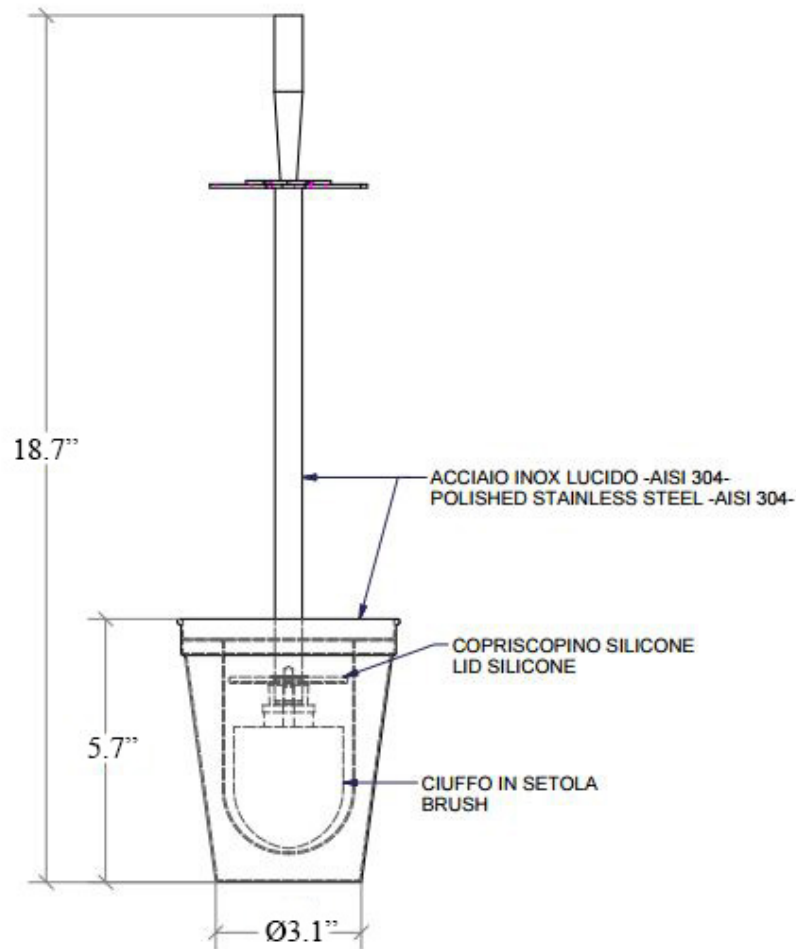

Model |
Skoati 5011

Dimensions Metric

1 inch = 2.54 cm

1 inch = 25.4 mm

WS®
BATH
COLLECTIONS

1051 Lea Drive - Collegeville, PA 19426
Tel. 215 513 9400 - Fax 610 831 0215

www.ws bathcollections.com - info@ws bathcollections.com

Skoati 5011

* WS Bath Collections reserves the right to revise dimensions or information on this sheet without notice

Collection |
Skoati

Model |
Skoati 5011

Dimensions Metric

1 inch = 2.54 cm

1 inch = 25.4 mm