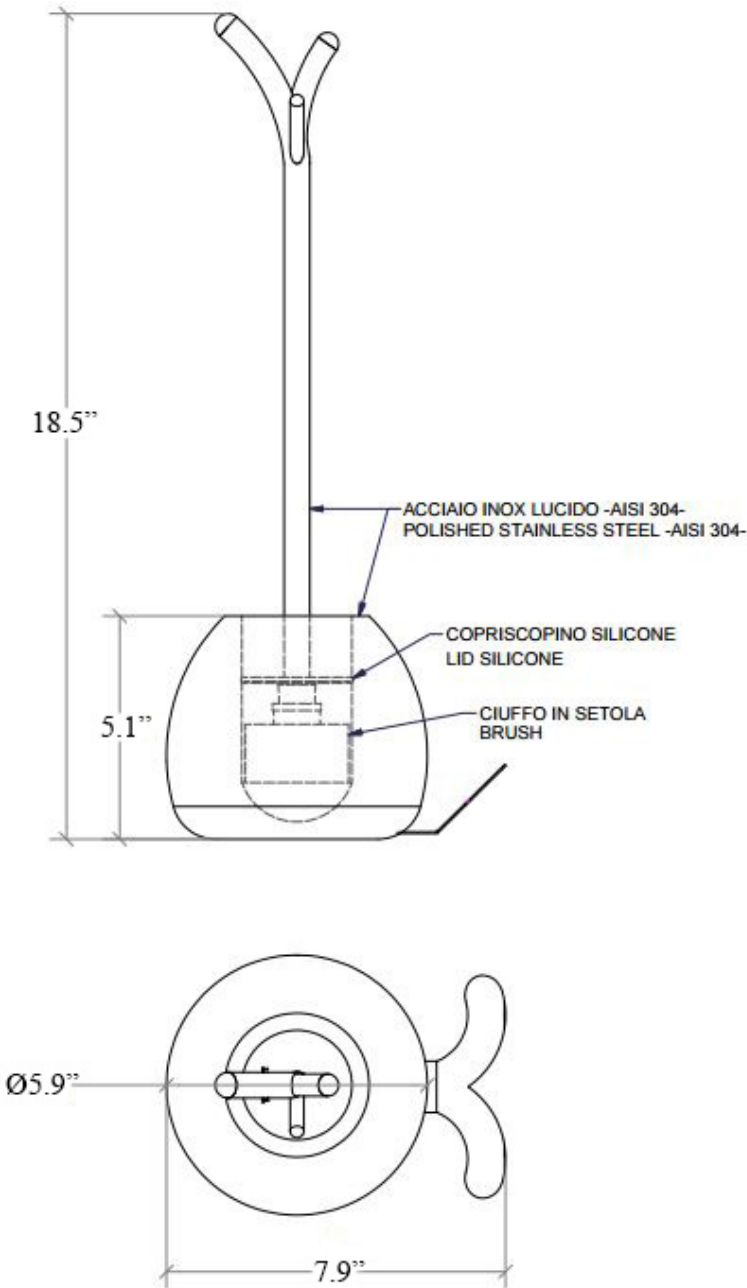

Model |
Skoati 5012

Dimensions Metric

1 inch = 2.54 cm

1 inch = 25.4 mm

WS[®]
BATH
COLLECTIONS

1051 Lea Drive - Collegeville, PA 19426
Tel. 215 513 9400 - Fax 610 831 0215

www.ws bathcollections.com - info@ws bathcollections.com

* WS Bath Collections reserves the right to revise dimensions or information on this sheet without notice

<p>Collection Skoati</p>	<p>Model Skoati 5012</p>	<p>Dimensions Metric <i>1 inch = 2.54 cm</i> <i>1 inch = 25.4 mm</i></p>	<p> 1051 Lea Drive - Collegeville, PA 19426 Tel. 215 513 9400 - Fax 610 831 0215 www.ws bathcollections.com - info@ws bathcollections.com</p>
---------------------------------------	---------------------------------------	--	---