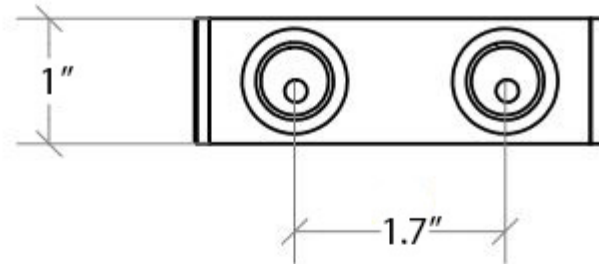

### Finishes:

 Polished Chrome

\* WS Bath Collections reserves the right to revise dimensions or information on this sheet without notice

<b>Collection</b> Skuara	<b>Model  </b> Skuara 52808.29	<b>Dimensions Metric</b> <i>1 inch = 2.54 cm</i> <i>1 inch = 25.4 mm</i>	 1051 Lea Drive - Collegeville, PA 19426 Tel. 215 513 9400 - Fax 610 831 0215 <a href="http://www.ws bathcollections.com">www.ws bathcollections.com</a> - <a href="mailto:info@ws bathcollections.com">info@ws bathcollections.com</a>
-----------------------------	-----------------------------------	--	---

Collection  
Skudara

Model |  
Skudara 52808.29

Dimensions Metric

1 inch = 2.54 cm  
1 inch = 25.4 mm

**WS**<sup>®</sup>  
BATH  
COLLECTIONS

1051 Lea Drive - Collegeville, PA 19426  
Tel. 215 513 9400 - Fax 610 831 0215