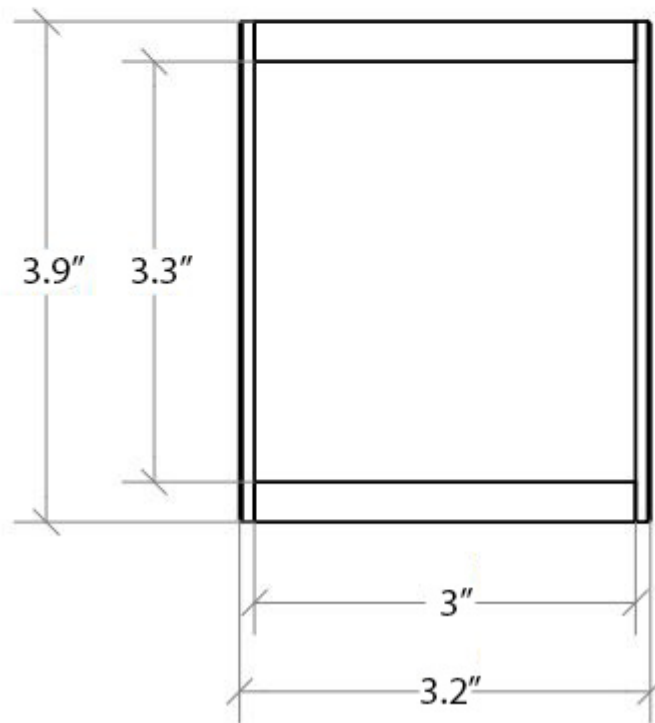

### Finishes:

 Polished Chrome

\* WS Bath Collections reserves the right to revise dimensions or information on this sheet without notice

<b>Collection</b> Skuara	<b>Model  </b> Skuara 52808.29	<b>Dimensions Metric</b> <i>1 inch = 2.54 cm</i> <i>1 inch = 25.4 mm</i>	 1051 Lea Drive - Collegeville, PA 19426 Tel. 215 513 9400 - Fax 610 831 0215 <a href="http://www.ws bathcollections.com">www.ws bathcollections.com</a> - <a href="mailto:info@ws bathcollections.com">info@ws bathcollections.com</a>
-----------------------------	-----------------------------------	--	---

Collection  
Skudara

Model |  
Skudara 52808.29

Dimensions Metric

1 inch = 2.54 cm  
1 inch = 25.4 mm

**WS**<sup>®</sup>  
BATH  
COLLECTIONS

1051 Lea Drive - Collegeville, PA 19426  
Tel. 215 513 9400 - Fax 610 831 0215