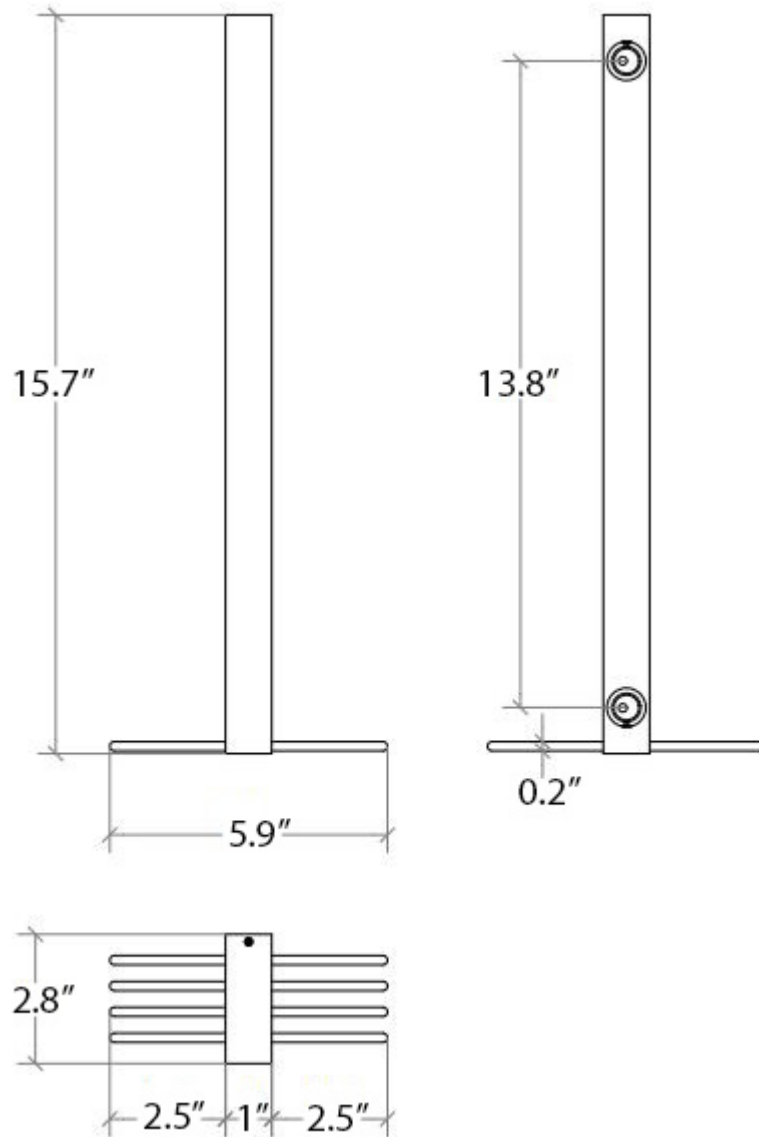

### Features

- Vertical Towel Holder
- Polished Chrome Finish
- Solid Brass Base
- Premium Metal Construction for Durability and Reliability
- Screw Installation or Easy Glue (Self-Adhesive) Installation (No Drilling Required)
- Installation Hardware Included
- Designer Collection
- Italian Design

### Finishes:

 Polished Chrome

\* WS Bath Collections reserves the right to revise dimensions or information on this sheet without notice

<b>Collection</b> Skuara	<b>Model  </b> Skuara 52819.29	<b>Dimensions Metric</b> <i>1 inch = 2.54 cm</i> <i>1 inch = 25.4 mm</i>	 1051 Lea Drive - Collegeville, PA 19426 Tel. 215 513 9400 - Fax 610 831 0215 <a href="http://www.ws bathcollections.com">www.ws bathcollections.com</a> - <a href="mailto:info@ws bathcollections.com">info@ws bathcollections.com</a>
-----------------------------	-----------------------------------	--	---

Collection  
Skudara

Model |  
Skudara 52819.29

Dimensions Metric

1 inch = 2.54 cm  
1 inch = 25.4 mm

**WS**<sup>®</sup>  
BATH  
COLLECTIONS

1051 Lea Drive - Collegeville, PA 19426  
Tel. 215 513 9400 - Fax 610 831 0215