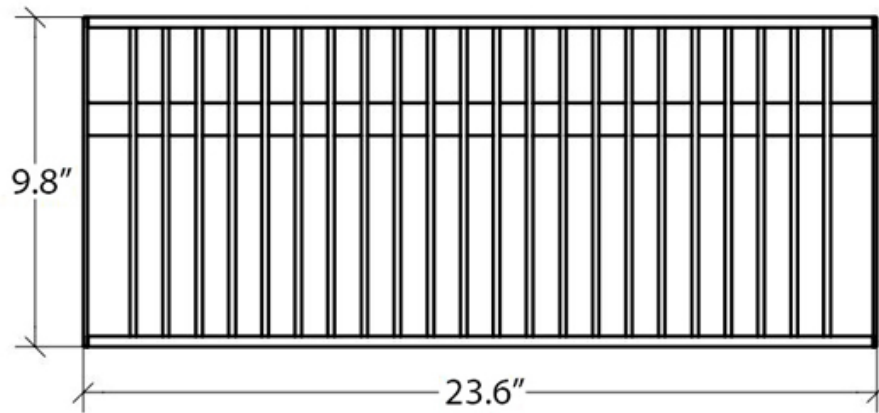

Skuara 52867.29

Features

- Bathroom Shelf
- Polished Chrome Finish
- Solid Brass Base
- Premium Metal Construction for Durability and Reliability
- Installation Hardware Included
- Designer Collection
- Italian Design

SKU# | Option:

- Skuara 52867.29 | Polished Chrome

Finishes:

* WS Bath Collections reserves the right to revise dimensions or information on this sheet without notice

Collection Skuara	Model Skuara 52867.29	Dimensions Metric <i>1 inch = 2.54 cm</i> <i>1 inch = 25.4 mm</i>	 1051 Lea Drive - Collegeville, PA 19426 Tel. 215 513 9400 - Fax 610 831 0215 www.ws bathcollections.com - info@ws bathcollections.com
-----------------------------	-----------------------------------	---	---

Product Specs Sheets

Collection
Skudara

Model |
Skudara 52867

Dimensions Metric
1 inch = 2.54 cm
1 inch = 25.4 mm

WS[®]
BATH
COLLECTIONS

1051 Lea Drive - Collegeville, PA 19426
Tel. 215 513 9400 - Fax 610 831 0215