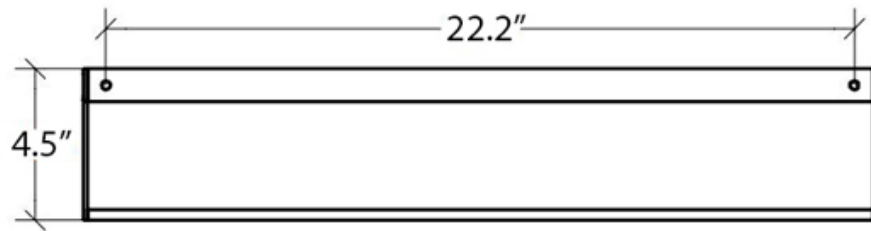

Skuara 52867.29

Features

- Bathroom Shelf
- Polished Chrome Finish
- Solid Brass Base
- Premium Metal Construction for Durability and Reliability
- Installation Hardware Included
- Designer Collection
- Italian Design

SKU# | Option:

- Skuara 52867.29 | Polished Chrome

Finishes:

* WS Bath Collections reserves the right to revise dimensions or information on this sheet without notice

Collection Skuara	Model Skuara 52867.29	Dimensions Metric <i>1 inch = 2.54 cm</i> <i>1 inch = 25.4 mm</i>	 1051 Lea Drive - Collegeville, PA 19426 Tel. 215 513 9400 - Fax 610 831 0215 www.ws bathcollections.com - info@ws bathcollections.com
-----------------------------	-----------------------------------	---	---

Product Specs Sheets

Collection
Skudara

Model |
Skudara 52867

Dimensions Metric
1 inch = 2.54 cm
1 inch = 25.4 mm

WS[®]
BATH
COLLECTIONS

1051 Lea Drive - Collegeville, PA 19426
Tel. 215 513 9400 - Fax 610 831 0215