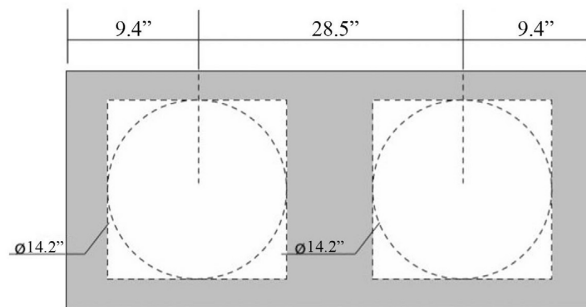

<b>Collection  </b> Skyland	<b>Model  </b> Skyland SKL 32138	Dimensions Metric <i>1 inch = 2.54 cm</i> <i>1 inch = 25.4 mm</i>	 1051 Lea Drive - Collegeville, PA 19426 Tel. 215 513 9400 - Fax 610 831 0215 <a href="http://www.ws bathcollections.com">www.ws bathcollections.com</a> - <a href="mailto:info@ws bathcollections.com">info@ws bathcollections.com</a>
--------------------------------	-------------------------------------	---	---

recommended cutting template  $\phi 14.2''$   
square 14.2" x 14.2" for tap hole

\* WS Bath Collections reserves the right to revise dimensions or information on this sheet without notice

**Collection |**  
Skyland

**Model |**  
Skyland SKL 32138

Dimensions Metric

1 inch = 2.54 cm

1 inch = 25.4 mm

**WS**®  
**BATH**  
**COLLECTIONS**

1051 Lea Drive - Collegeville, PA 19426  
Tel. 215 513 9400 - Fax 610 831 0215

[www.ws bathcollections.com](http://www.ws bathcollections.com) - [info@ws bathcollectins.com](mailto:info@ws bathcollectins.com)