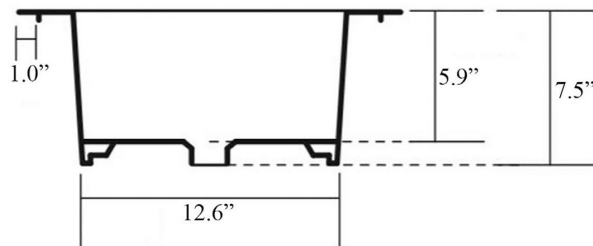

<b>Collection  </b> Skyland	<b>Model  </b> Skyland SKL 32138	Dimensions Metric <i>1 inch = 2.54 cm</i> <i>1 inch = 25.4 mm</i>	 1051 Lea Drive - Collegeville, PA 19426 Tel. 215 513 9400 - Fax 610 831 0215 <a href="http://www.ws bathcollections.com">www.ws bathcollections.com</a> - <a href="mailto:info@ws bathcollections.com">info@ws bathcollections.com</a>
--------------------------------	-------------------------------------	---	---

recommended cutting template  $\phi 14.2''$   
square 14.2" x 14.2" for tap hole

\* WS Bath Collections reserves the right to revise dimensions or information on this sheet without notice

**Collection |**  
Skyland

**Model |**  
Skyland SKL 32138

Dimensions Metric

1 inch = 2.54 cm

1 inch = 25.4 mm

**WS**®  
**BATH**  
**COLLECTIONS**

1051 Lea Drive - Collegeville, PA 19426  
Tel. 215 513 9400 - Fax 610 831 0215

[www.ws bathcollections.com](http://www.ws bathcollections.com) - [info@ws bathcollectins.com](mailto:info@ws bathcollectins.com)