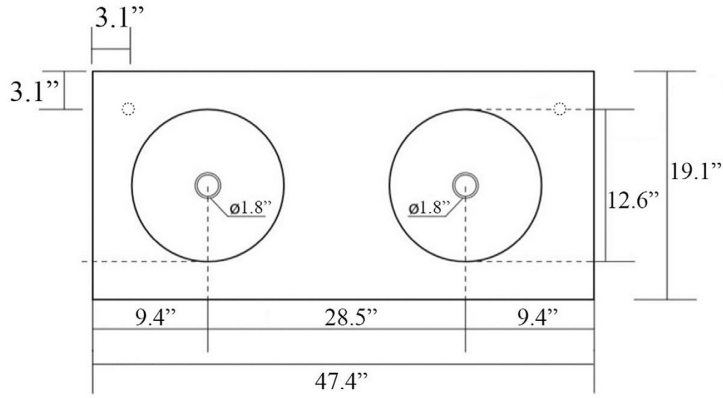

<b>Collection  </b> Skyland	<b>Model  </b> Skyland SKL 32138	Dimensions Metric <i>1 inch = 2.54 cm</i> <i>1 inch = 25.4 mm</i>	 1051 Lea Drive - Collegeville, PA 19426 Tel. 215 513 9400 - Fax 610 831 0215 <a href="http://www.ws bathcollections.com">www.ws bathcollections.com</a> - <a href="mailto:info@ws bathcollections.com">info@ws bathcollections.com</a>
--------------------------------	-------------------------------------	---	---

recommended cutting template  $\phi 14.2''$   
square 14.2" x 14.2" for tap hole

\* WS Bath Collections reserves the right to revise dimensions or information on this sheet without notice

**Collection |**  
Skyland

**Model |**  
Skyland SKL 32138

Dimensions Metric

1 inch = 2.54 cm

1 inch = 25.4 mm

**WS**®  
**BATH**  
**COLLECTIONS**

1051 Lea Drive - Collegeville, PA 19426  
Tel. 215 513 9400 - Fax 610 831 0215

[www.ws bathcollections.com](http://www.ws bathcollections.com) - [info@ws bathcollectins.com](mailto:info@ws bathcollectins.com)