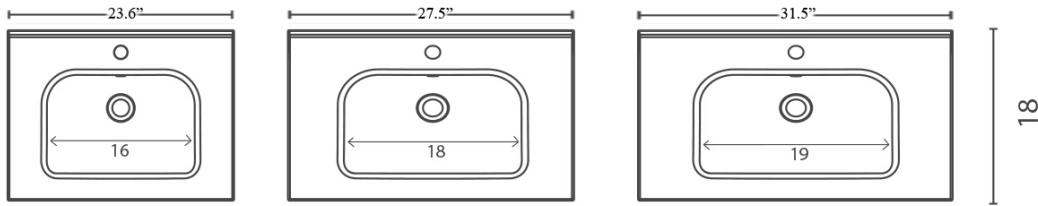

Slim 120DBL

Features

- Bathroom Sink With Integrated Sink and Top
- Made of Ceramic
- Glossy White
- With Overflow
- Drop-In Installation or as Vanity Top and Sink
- With One Faucet Hole
- Made in Spain

Related Items:

- WSBC 53991 | Push Waste Drain
- WSBC 53922 | Decorative Trap

Finishes:

 Glossy White

SKU# | Options:

- Slim 120DBL | Glossy White

* WS Bath Collections reserves the right to revise dimensions or information on this sheet without notice

Collection Slim	Model Slim 120DBL	Dimensions Metric <i>1 inch = 2.54 cm</i> <i>1 inch = 25.4 mm</i>	 1051 Lea Drive - Collegeville, PA 19426 Tel. 215 513 9400 - Fax 610 831 0215 www.ws bathcollections.com - info@ws bathcollections.com
-----------------------------	-------------------------------	---	---

Notes

- Faucet hole 1.4"
- Back edge to center faucet hole 2.5"
- Back edge to center of drain hole 8.0"
- Top Thickness: 0.8"
- Sink Depth: 5.0"

Collection
Slim

Model |
Slim60 - Slim 70
Slim 80 - Slim 90
Slim 120 - Slim 120 L
Slim 120 DBL