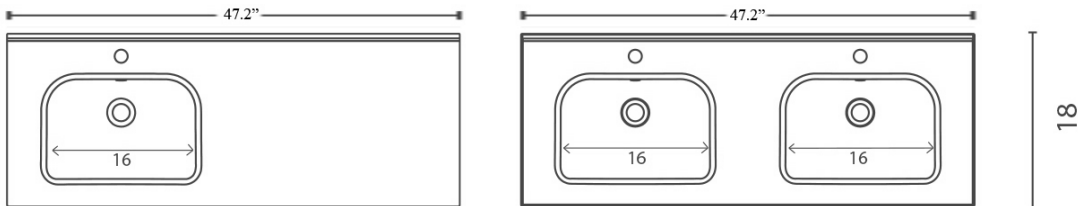

Collection Slim	Model Slim 120DBL	Dimensions Metric <i>1 inch = 2.54 cm</i> <i>1 inch = 25.4 mm</i>	 1051 Lea Drive - Collegeville, PA 19426 Tel. 215 513 9400 - Fax 610 831 0215 www.ws bathcollections.com - info@ws bathcollections.com
-----------------------------	-------------------------------	---	---

Slim 60

Slim 70

Slim 80

Slim 90

Slim 100

Slim 120

Slim 120 L

Slim 120 DBL

Notes

- Faucet hole 1.4"
- Back edge to center faucet hole 2.5"
- Back edge to center of drain hole 8.0"
- Top Thickness: 0.8"
- Sink Depth: 5.0"

Collection
Slim

Model |
Slim60 - Slim 70
Slim 80 - Slim 90
Slim 120 - Slim 120 L
Slim 120 DBL

Dimensions Metric
1 inch = 2.54 cm
1 inch = 25.4 mm

WS[®] BATH COLLECTIONS
1051 Lea Drive - Collegeville, PA 19426
Tel. 215 513 9400 - Fax 610 831 0215
www.ws bathcollections.com - info@ws bathcollections.com