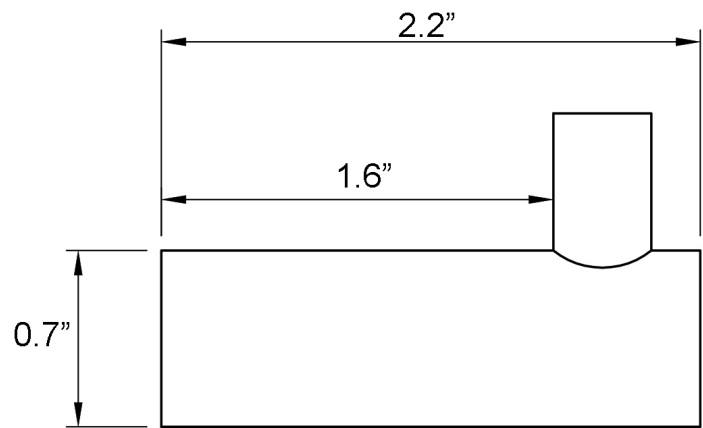

Features

- Bathroom Hook
- Polished Chrome Finish
- Solid Brass Base
- Includes Mounting Hardware

Soft WSBC 208908 CR

SKU# | Option:

- Soft WSBC 208908 CR | Polished Chrome

Finishes

<p>Collection Soft</p>	<p>Model Soft WSBC 208908</p>	<p>Dimensions Metric <i>1 inch = 2.54 cm</i> <i>1 inch = 25.4 mm</i></p>	 <p>1051 Lea Drive - Collegeville, PA 19426 Tel. 215 513 9400 - Fax 610 831 0215 www.wsbatchcollections.com - info@wsbatchcollectins.com</p>
-----------------------------------	--	--	---

Collection
Soft

Model |
Soft WSBC 208908

Dimensions Metric
1 inch = 2.54 cm
1 inch = 25.4 mm

WS[®]
BATH
COLLECTIONS

1051 Lea Drive - Collegeville, PA 19426
Tel. 215 513 9400 - Fax 610 831 0215
www.wsbatchcollections.com - info@wsbatchcollections.com