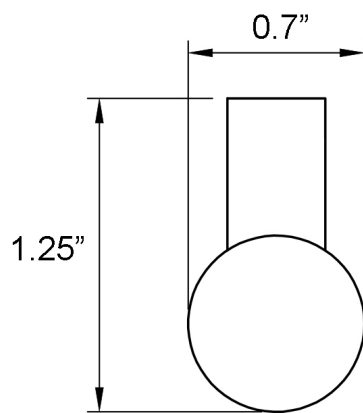

Features

- Bathroom Hook
- Polished Chrome Finish
- Solid Brass Base
- Includes Mounting Hardware

Soft WSBC 208908 CR

SKU# | Option:

- Soft WSBC 208908 CR | Polished Chrome

Finishes

<p>Collection Soft</p>	<p>Model Soft WSBC 208908</p>	<p>Dimensions Metric <i>1 inch = 2.54 cm</i> <i>1 inch = 25.4 mm</i></p>	 <p>1051 Lea Drive - Collegeville, PA 19426 Tel. 215 513 9400 - Fax 610 831 0215 www.wsbatchcollections.com - info@wsbatchcollectins.com</p>
-----------------------------------	--	--	---

Collection
Soft

Model |
Soft WSBC 208908

Dimensions Metric
1 inch = 2.54 cm
1 inch = 25.4 mm

WS[®]
BATH
COLLECTIONS

1051 Lea Drive - Collegeville, PA 19426
Tel. 215 513 9400 - Fax 610 831 0215
www.wsbatchcollections.com - info@wsbatchcollections.com