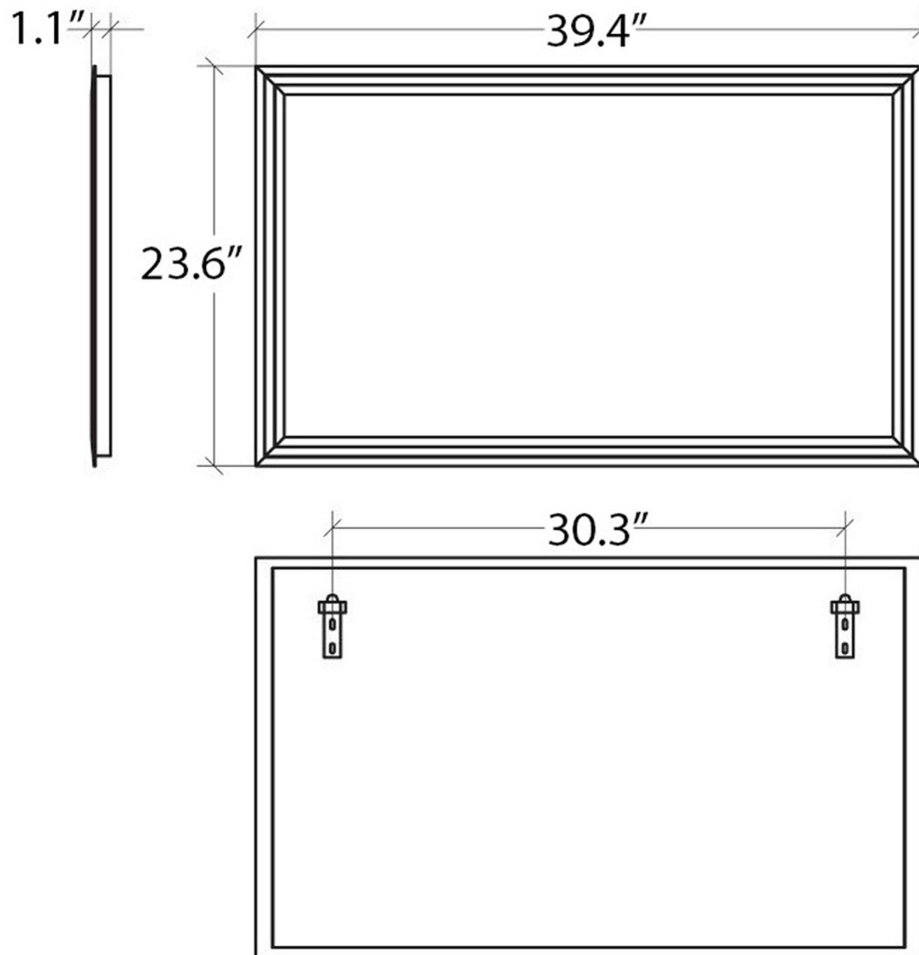

### Features

- Wall Mirror
- Beveled Edges
- 5 mm Glass Thickness
- Stainless Steel Frame
- 5 Years Silvering Guaranteed
- Made in Italy

### Finishes:

 Mirror Glass

\* WS Bath Collections reserves the right to revise dimensions or information on this sheet without notice

**Collection**  
Speci

**Model** |  
Speci 56689

Dimensions Metric

*1 inch = 2.54 cm*

# Product Specs Sheets

Collection  
Speci

Model |  
Ur gek788: ;

Dimensions Metric

*1 inch = 2.54 cm*  
*1 inch = 25.4 mm*

**WS**<sup>®</sup>  
**BATH**  
**COLLECTIONS**

1051 Lea Drive - Collegeville, PA 19426  
Tel. 215 513 9400 - Fax 610 831 0215  
[www.ws bathcollections.com](http://www.ws bathcollections.com) - [info@ws bathcollections.com](mailto:info@ws bathcollections.com)