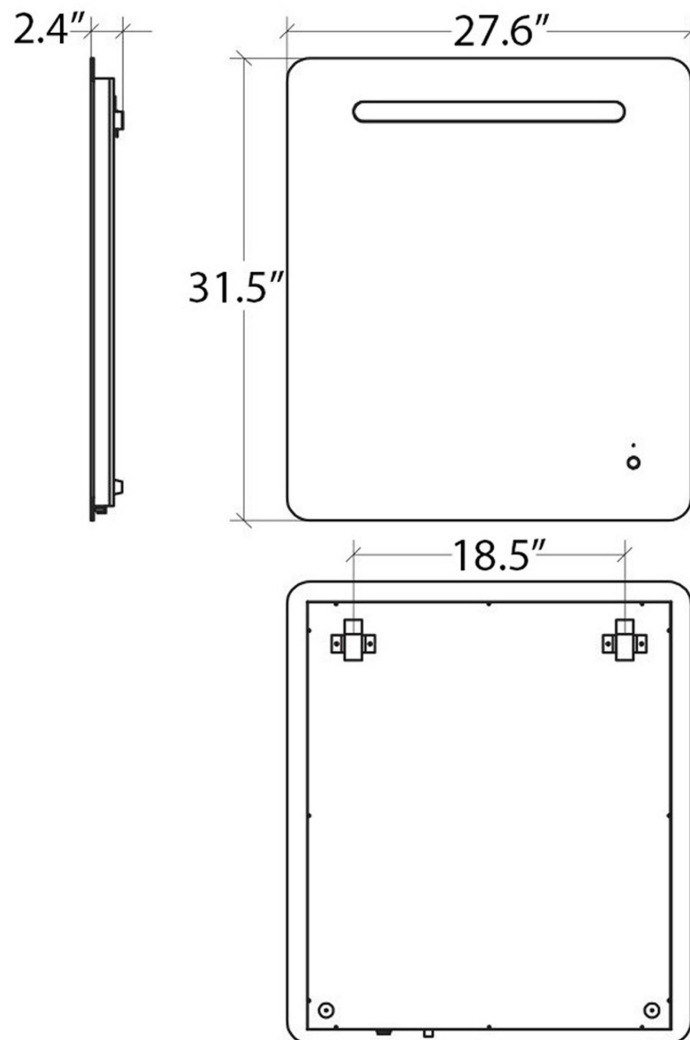

Speci 56703

Features

- Lighted Wall Mirror
- NEON Light (12 Watt)
- Touch Control
- Anti-Fog
- 5 Years Silvering Guaranteed
- Made in Italy

SKU# | Option:

- Speci 56703 | Mirror Glass

Finishes:

Mirror Glass

* WS Bath Collections reserves the right to revise dimensions or information on this sheet without notice

Collection Speci	Model Speci 56703	Dimensions Metric <i>1 inch = 2.54 cm</i> <i>1 inch = 25.4 mm</i>	 1051 Lea Drive - Collegeville, PA 19426 Tel. 215 513 9400 - Fax 610 831 0215 www.ws bathcollections.com - info@ws bathcollections.com
----------------------------	-------------------------------	--	---

Product Specs Sheets

Collection
Speci

Model |
Ur gek78925

Dimensions Metric

1 inch = 2.54 cm
1 inch = 25.4 mm

WS[®]
BATH
COLLECTIONS

1051 Lea Drive - Collegeville, PA 19426
Tel. 215 513 9400 - Fax 610 831 0215
www.ws bathcollections.com - info@ws bathcollections.com