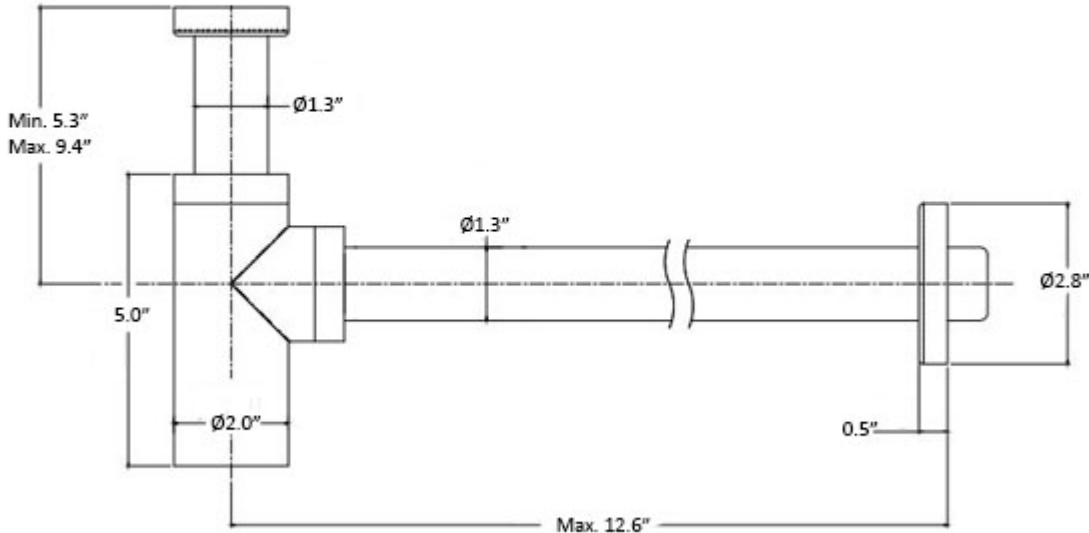

Steel ZACC 395AC

Features

- Decorative Trap
- Made of Completely Solid Stainless Steel
- Stainless Steel Finish
- Connection 1 1/4"
- Made in Italy

SKU# | Option:

- Steel ZACC 395AC | Stainless Steel

Finishes:

 Stainless Steel

* WS Bath Collections reserves the right to revise dimensions or information on this sheet without notice

Collection Steel	Model Steel ZACC 395AC	Dimensions Metric <i>1 inch = 2.54 cm</i> <i>1 inch = 25.4 mm</i>	 1051 Lea Drive - Collegeville, PA 19426 Tel. 215 513 9400 - Fax 610 831 0215 www.ws bathcollections.com - info@ws bathcollections.com
------------------------------	------------------------------------	--	---

* WS Bath Collections reserves the right to revise dimensions or information on this sheet without notice

<p>Collection Steel</p>	<p>Model Steel ZACC 395AC</p>	<p>Dimensions Metric <i>1 inch = 2.54 cm</i> <i>1 inch = 25.4 mm</i></p>	<p> 1051 Lea Drive - Collegeville, PA 19426 Tel. 215 513 9400 - Fax 610 831 0215 www.ws bathcollections.com - info@ws bathcollections.com</p>
--------------------------------------	--	--	---