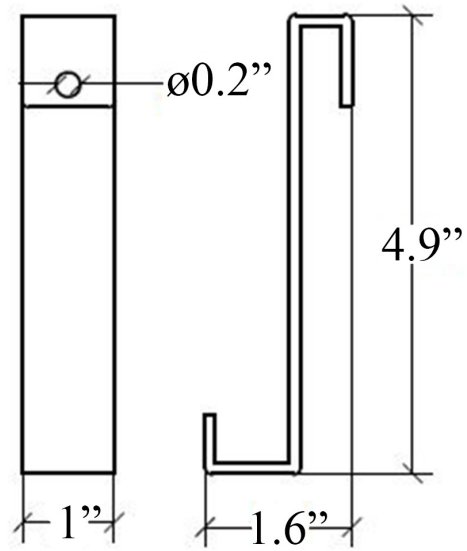

### Features

- Single Bathroom Hook
- Polished Stainless Steel Finish
- Solid Stainless Steel
- Premium Metal Construction for Durability and Reliability
- Shower Door Installation
- Fits 10mm Thick Glass
- Designer Collection
- Italian Design

### Finishes:

\* WS Bath Collections reserves the right to revise dimensions or information on this sheet without notice

<b>Collection</b> Strika	<b>Model  </b> Strika 52964	<b>Dimensions Metric</b> <i>1 inch = 2.54 cm</i> <i>1 inch = 25.4 mm</i>	 1051 Lea Drive - Collegeville, PA 19426 Tel. 215 513 9400 - Fax 610 831 0215 <a href="http://www.ws bathcollections.com">www.ws bathcollections.com</a> - <a href="mailto:info@ws bathcollections.com">info@ws bathcollections.com</a>
-----------------------------	--------------------------------	--	---

# Product Specs Sheets

Fits 10mm Thick Glass

Collection  
Stika

Model |  
Stika 52964

Dimensions Metric

*1 inch = 2.54 cm*  
*1 inch = 25.4 mm*

**WS**<sup>®</sup>  
**BATH**  
**COLLECTIONS**

1051 Lea Drive - Collegeville, PA 19426  
Tel. 215 513 9400 - Fax 610 831 0215