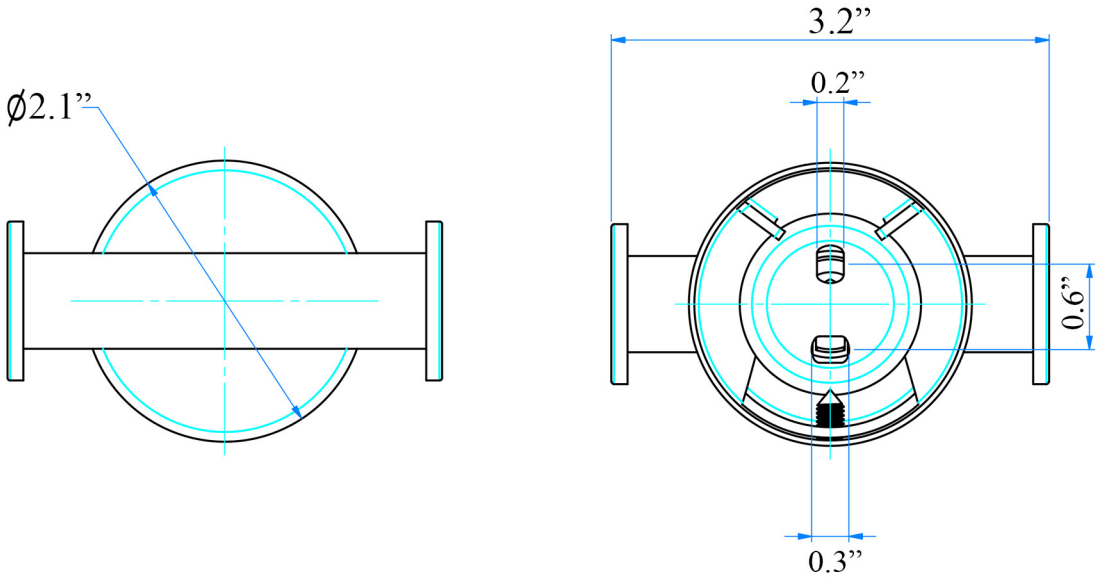

SKU# | Option:

- Styl A6020B AL | Polished Stainless Steel
- Styl A6020B NS | Brushed Stainless Steel

Finishes:

-  Polished Stainless Steel
-  Brushed Stainless Steel

* WS Bath Collections reserves the right to revise dimensions or information on this sheet without notice

Collection Styl	Model Styl A6020B	Dimensions Metric <i>1 inch = 2.54 cm</i> <i>1 inch = 25.4 mm</i>	 1051 Lea Drive - Collegeville, PA 19426 Tel. 215 513 9400 - Fax 610 831 0215 www.ws bathcollections.com - info@ws bathcollections.com
-----------------------------	-------------------------------	---	---

* WS Bath Collections reserves the right to revise dimensions or information on this sheet without notice

Collection |
Styl

Model |
Styl A6020B

Dimensions Metric
1 inch = 2.54 cm
1 inch = 25.4 mm

WS[®] BATH COLLECTIONS
1051 Lea Drive - Collegeville, PA 19426
Tel. 215 513 9400 - Fax 610 831 0215
www.ws bathcollections.com - info@ws bathcollections.com