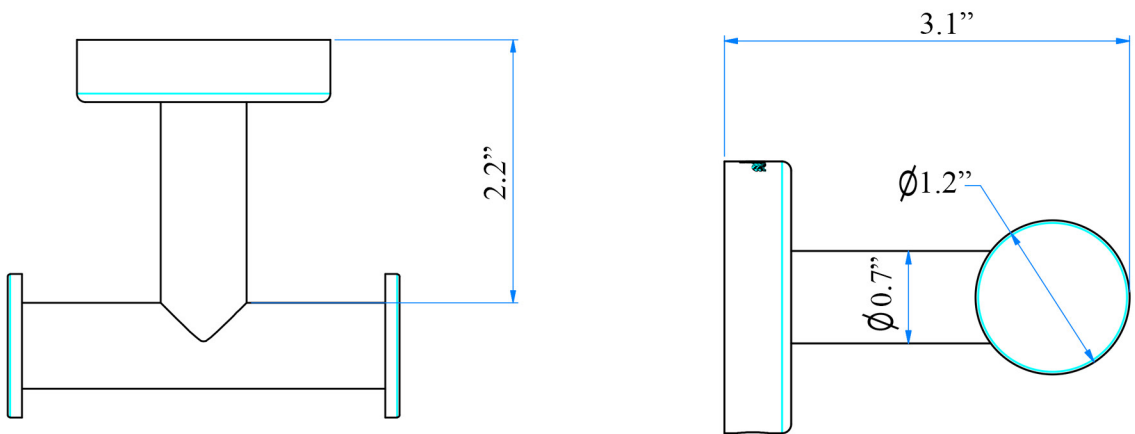

Product Specs Sheets

Cover Page

Styl A6020B

Features

- Double Bathroom Hook
- Available in 2 Finishes: Polished Stainless Steel and Brushed Stainless Steel
- Solid Stainless Steel
- Premium Metal Construction for Durability and Reliability
- Installation Hardware Included
- Designer Collection
- Made in Italy

SKU# | Option:

- Styl A6020B AL | Polished Stainless Steel
- Styl A6020B NS | Brushed Stainless Steel

Finishes:

-  Polished Stainless Steel
-  Brushed Stainless Steel

* WS Bath Collections reserves the right to revise dimensions or information on this sheet without notice

Collection Styl	Model Styl A6020B	Dimensions Metric <i>1 inch = 2.54 cm</i> <i>1 inch = 25.4 mm</i>	 1051 Lea Drive - Collegeville, PA 19426 Tel. 215 513 9400 - Fax 610 831 0215 www.ws bathcollections.com - info@ws bathcollections.com
-----------------------------	-------------------------------	---	---

* WS Bath Collections reserves the right to revise dimensions or information on this sheet without notice

Collection |
Styl

Model |
Styl A6020B

Dimensions Metric
1 inch = 2.54 cm
1 inch = 25.4 mm

WS[®] BATH COLLECTIONS
1051 Lea Drive - Collegeville, PA 19426
Tel. 215 513 9400 - Fax 610 831 0215
www.ws bathcollections.com - info@ws bathcollections.com