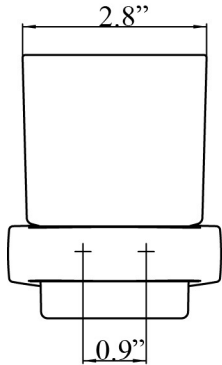

| | | | |
|------------------------------|-------------------------------------|---|---|
| Collection Trend | Model Trend 0220.001.00 | Dimensions Metric <i>1 inch = 2.54 cm</i> <i>1 inch = 25.4 mm</i> |  1051 Lea Drive - Collegeville, PA 19426 Tel. 215 513 9400 - Fax 610 831 0215 www.ws bathcollections.com - info@ws bathcollections.com |
|------------------------------|-------------------------------------|---|---|

Trend 0220.001.00

* WS Bath Collections reserves the right to revise dimensions or information on this sheet without notice

Collection |
Trend

Model |
Trend 0220.001.00

Dimensions Metric
1 inch = 2.54 cm
1 inch = 25.4 mm