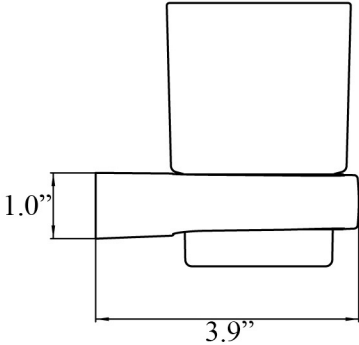

Product Specs Sheets

Cover Page

Trend 0220.001.00

Features

- Single Holder with Tumbler
- Polished Chrome Finish
- Tumbler in Frosted Glass
- Solid Brass Base
- Premium Metal Construction for Durability and Reliability
- Wall Mount Installation
- Installation Hardware Included

SKU# | Option:

- Trend 0220.001.00 | Polished Chrome, Frosted Glass

Finishes:

Polished Chrome \ Frosted

* WS Bath Collections reserves the right to revise dimensions or information on this sheet without notice

| | | | |
|------------------------------|-------------------------------------|---|---|
| Collection Trend | Model Trend 0220.001.00 | Dimensions Metric <i>1 inch = 2.54 cm</i> <i>1 inch = 25.4 mm</i> |  1051 Lea Drive - Collegeville, PA 19426 Tel. 215 513 9400 - Fax 610 831 0215 www.ws bathcollections.com - info@ws bathcollections.com |
|------------------------------|-------------------------------------|---|---|

Trend 0220.001.00

* WS Bath Collections reserves the right to revise dimensions or information on this sheet without notice

Collection |
Trend

Model |
Trend 0220.001.00

Dimensions Metric
1 inch = 2.54 cm
1 inch = 25.4 mm