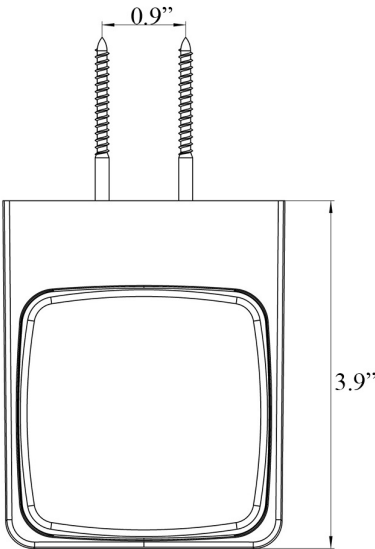

Product Specs Sheets

Cover Page

Trend 0221.001.01

Features

- Single Holder with Soap Dispenser
- Polished Chrome Finish
- Soap Dispenser in White Glass
- Solid Brass Base
- Premium Metal Construction for Durability and Reliability
- Wall Mount Installation
- Installation Hardware Included

SKU# | Option:

- Trend 0221.001.01 | Polished Chrome, White

Finishes:

 Polished Chrome \ White

* WS Bath Collections reserves the right to revise dimensions or information on this sheet without notice

Collection Trend	Model Trend 0221.001.01	Dimensions Metric <i>1 inch = 2.54 cm</i> <i>1 inch = 25.4 mm</i>	 1051 Lea Drive - Collegeville, PA 19426 Tel. 215 513 9400 - Fax 610 831 0215 www.ws bathcollections.com - info@ws bathcollections.com
------------------------------	-------------------------------------	---	---

Trend 0221.001.01

* WS Bath Collections reserves the right to revise dimensions or information on this sheet without notice

<p>Collection Trend</p>	<p>Model Trend 0221.001.01</p>	<p>Dimensions Metric <i>1 inch = 2.54 cm</i> <i>1 inch = 25.4 mm</i></p>	<p> 1051 Lea Drive - Collegeville, PA 19426 Tel. 215 513 9400 - Fax 610 831 0215 www.ws bathcollections.com - info@ws bathcollections.com</p>
--------------------------------------	---	--	---