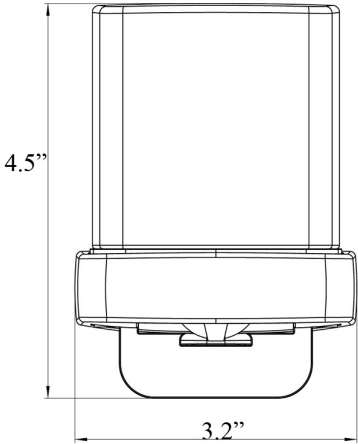

SKU# | Option:

- Trend 0221.001.01 | Polished Chrome, White

Finishes:

 Polished Chrome \ White

* WS Bath Collections reserves the right to revise dimensions or information on this sheet without notice

Collection Trend	Model Trend 0221.001.01	Dimensions Metric <i>1 inch = 2.54 cm</i> <i>1 inch = 25.4 mm</i>	 1051 Lea Drive - Collegeville, PA 19426 Tel. 215 513 9400 - Fax 610 831 0215 www.ws bathcollections.com - info@ws bathcollections.com
------------------------------	-------------------------------------	---	---

Trend 0221.001.01

* WS Bath Collections reserves the right to revise dimensions or information on this sheet without notice

<p>Collection Trend</p>	<p>Model Trend 0221.001.01</p>	<p>Dimensions Metric <i>1 inch = 2.54 cm</i> <i>1 inch = 25.4 mm</i></p>	<p> 1051 Lea Drive - Collegeville, PA 19426 Tel. 215 513 9400 - Fax 610 831 0215 www.ws bathcollections.com - info@ws bathcollections.com</p>
--------------------------------------	---	--	---