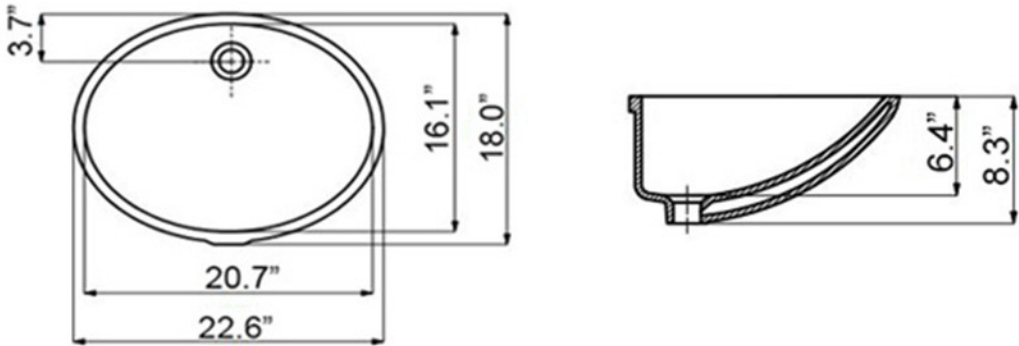

<b>Collection</b> Under	<b>Model  </b> Under TP 205	<b>Dimensions Metric</b> <i>1 inch = 2.54 cm</i> <i>1 inch = 25.4 mm</i>	 1051 Lea Drive - Collegeville, PA 19426 Tel. 215 513 9400 - Fax 610 831 0215 <a href="http://www.ws bathcollections.com">www.ws bathcollections.com</a> - <a href="mailto:info@ws bathcollectins.com">info@ws bathcollectins.com</a>
----------------------------	--------------------------------	--	---

**Collection**  
Under

**Model** |  
Under TP 205

Dimensions Metric  
*1 inch = 2.54 cm*  
*1 inch = 25.4 mm*

**WS**®  
**BATH**  
**COLLECTIONS**

1051 Lea Drive - Collegeville, PA 19426  
Tel. 215 513 9400 - Fax 610 831 0215  
[www.ws bathcollections.com](http://www.ws bathcollections.com) - [info@ws bathcollectins.com](mailto:info@ws bathcollectins.com)

### Vessel/ countertop installation

Silicone (*optional*)

Collection  
Under

Model |  
Under TP 205

Dimensions Metric  
*1 inch = 2.54 cm*  
*1 inch = 25.4 mm*

**WS**<sup>®</sup>  
BATH  
COLLECTIONS

1051 Lea Drive - Collegeville, PA 19426  
Tel. 215 513 9400 - Fax 610 831 0215  
[www.ws bathcollections.com](http://www.ws bathcollections.com) - [info@ws bathcollections.com](mailto:info@ws bathcollections.com)