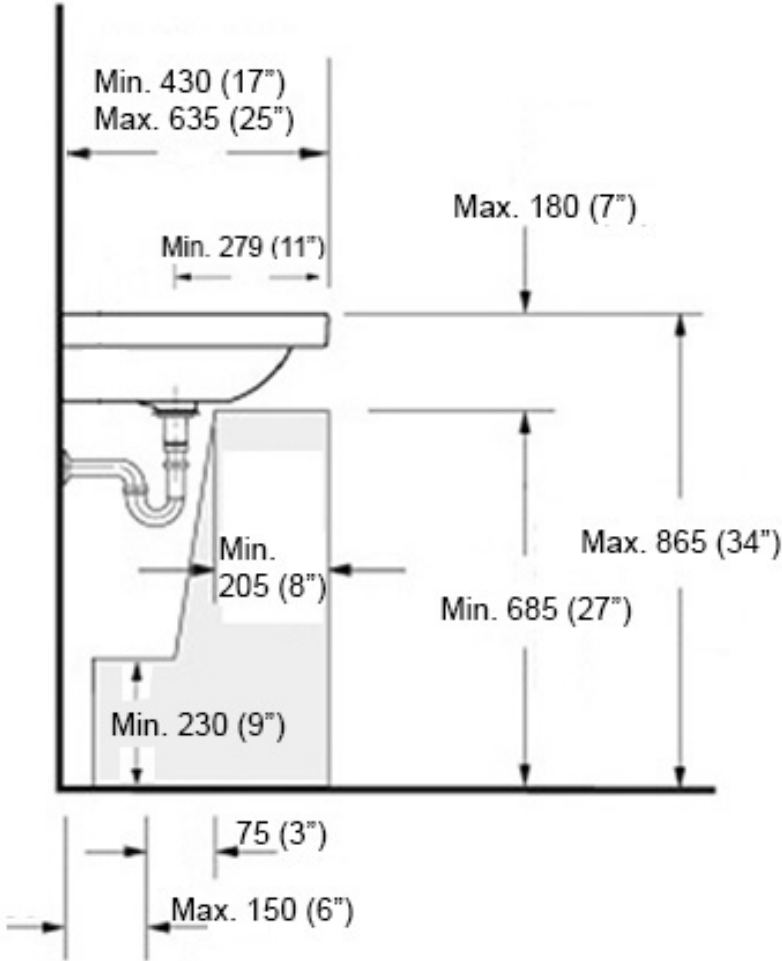

**Collection**  
Under

**Model** |  
Under TP 205

Dimensions Metric  
*1 inch = 2.54 cm*  
*1 inch = 25.4 mm*

**WS**®  
**BATH**  
**COLLECTIONS**

1051 Lea Drive - Collegeville, PA 19426  
Tel. 215 513 9400 - Fax 610 831 0215  
[www.ws bathcollections.com](http://www.ws bathcollections.com) - [info@ws bathcollectins.com](mailto:info@ws bathcollectins.com)

## MOUNTING HARDWARE

### Vessel/ countertop installation

Silicone (*optional*)

Collection  
Under

Model |  
Under TP 205

Dimensions Metric  
*1 inch = 2.54 cm*  
*1 inch = 25.4 mm*

**WS**<sup>®</sup>  
BATH  
COLLECTIONS

1051 Lea Drive - Collegeville, PA 19426  
Tel. 215 513 9400 - Fax 610 831 0215  
[www.ws bathcollections.com](http://www.ws bathcollections.com) - [info@ws bathcollections.com](mailto:info@ws bathcollections.com)

**Recommended ADA Installation**

Note: ADA Compliant when installed in accordance with ADA guidelines

<p><b>Collection</b> Under</p>	<p><b>Model</b>   Under TP 205</p>	<p>Dimensions Metric 1 inch = 2.54 cm 1 inch = 25.4 mm</p>	 <p>1051 Lea Drive - Collegeville, PA 19426 Tel. 215 513 9400 - Fax 610 831 0215 <a href="http://www.ws bathcollections.com">www.ws bathcollections.com</a> - <a href="mailto:info@ws bathcollectins.com">info@ws bathcollectins.com</a></p>
------------------------------------	--	--	---