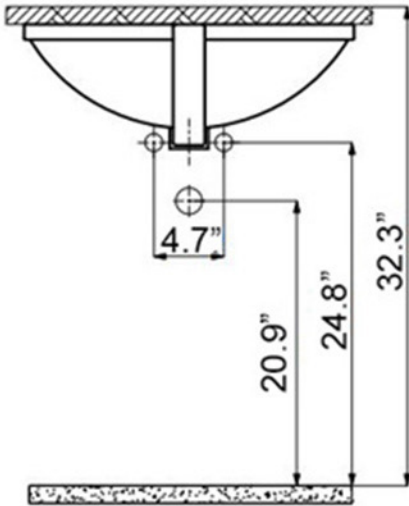

<b>Collection</b> Under	<b>Model  </b> Under TP 205	<b>Dimensions Metric</b> <i>1 inch = 2.54 cm</i> <i>1 inch = 25.4 mm</i>	 1051 Lea Drive - Collegeville, PA 19426 Tel. 215 513 9400 - Fax 610 831 0215 <a href="http://www.ws bathcollections.com">www.ws bathcollections.com</a> - <a href="mailto:info@ws bathcollectins.com">info@ws bathcollectins.com</a>
----------------------------	--------------------------------	--	---

**Collection**  
Under

**Model** |  
Under TP 205

Dimensions Metric  
*1 inch = 2.54 cm*  
*1 inch = 25.4 mm*

**WS**®  
**BATH**  
**COLLECTIONS**

1051 Lea Drive - Collegeville, PA 19426  
Tel. 215 513 9400 - Fax 610 831 0215  
[www.ws bathcollections.com](http://www.ws bathcollections.com) - [info@ws bathcollectins.com](mailto:info@ws bathcollectins.com)

### Vessel/ countertop installation

Silicone (*optional*)

Collection  
Under

Model |  
Under TP 205

Dimensions Metric  
*1 inch = 2.54 cm*  
*1 inch = 25.4 mm*

**WS**<sup>®</sup>  
BATH  
COLLECTIONS

1051 Lea Drive - Collegeville, PA 19426  
Tel. 215 513 9400 - Fax 610 831 0215  
[www.ws bathcollections.com](http://www.ws bathcollections.com) - [info@ws bathcollections.com](mailto:info@ws bathcollections.com)