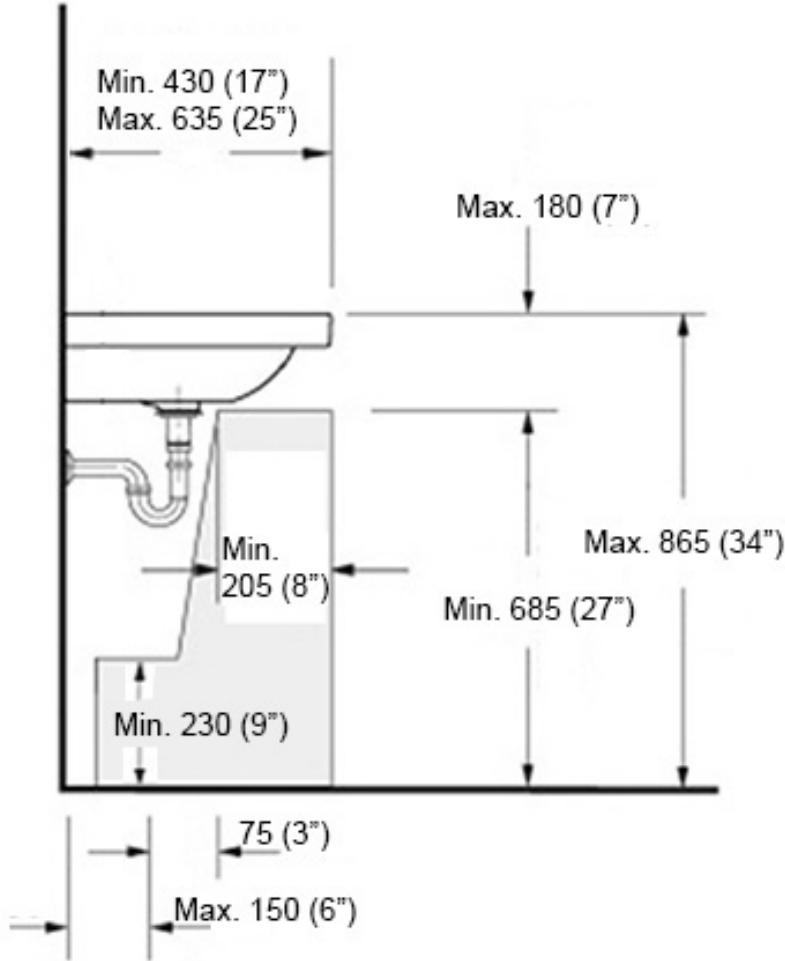

Collection Under	Model Under TP 216	Dimensions Metric <i>1 inch = 2.54 cm</i> <i>1 inch = 25.4 mm</i>	 1051 Lea Drive - Collegeville, PA 19426 Tel. 215 513 9400 - Fax 610 831 0215 www.ws bathcollections.com - info@ws bathcollectins.com
------------------------------	--------------------------------	---	---

Collection
Under

Model |
Under TP 216

Dimensions Metric
1 inch = 2.54 cm
1 inch = 25.4 mm

1051 Lea Drive - Collegeville, PA 19426
Tel. 215 513 9400 - Fax 610 831 0215
www.ws bathcollections.com - info@ws bathcollectins.com

Silicone (optional)

Collection
Under

Model |
Under TP 216

Dimensions Metric
1 inch = 2.54 cm
1 inch = 25.4 mm

WS[®]
BATH
COLLECTIONS

1051 Lea Drive - Collegeville, PA 19426
Tel. 215 513 9400 - Fax 610 831 0215
www.ws bathcollections.com - info@ws bathcollections.com

Recommended ADA Installation

Note: ADA Compliant when installed in accordance with ADA guidelines

<p>Collection Recommended ADA Installation</p>	<p>Model ADA Bathroom Sinks</p>	<p>Dimensions Metric 1 inch = 2.54 cm 1 inch = 25.4 mm</p>	 <p>1051 Lea Drive - Collegeville, PA 19426 Tel. 215 513 9400 - Fax 610 831 0215 www.wsbatchcollections.com - info@wsbatchcollections.com</p>
---	--	--	---