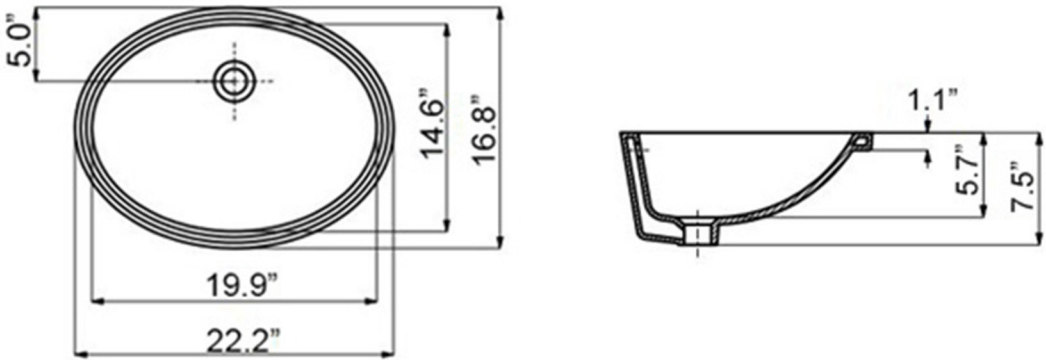

Collection Under	Model Under TP 216	Dimensions Metric <i>1 inch = 2.54 cm</i> <i>1 inch = 25.4 mm</i>	 1051 Lea Drive - Collegeville, PA 19426 Tel. 215 513 9400 - Fax 610 831 0215 www.ws bathcollections.com - info@ws bathcollectins.com
------------------------------	--------------------------------	---	---

Collection
Under

Model |
Under TP 216

Dimensions Metric
1 inch = 2.54 cm
1 inch = 25.4 mm

1051 Lea Drive - Collegeville, PA 19426
Tel. 215 513 9400 - Fax 610 831 0215
www.ws bathcollections.com - info@ws bathcollectins.com

Silicone (optional)

Collection
Under

Model |
Under TP 216

Dimensions Metric
1 inch = 2.54 cm
1 inch = 25.4 mm

WS[®]
BATH
COLLECTIONS

1051 Lea Drive - Collegeville, PA 19426
Tel. 215 513 9400 - Fax 610 831 0215
www.ws bathcollections.com - info@ws bathcollections.com