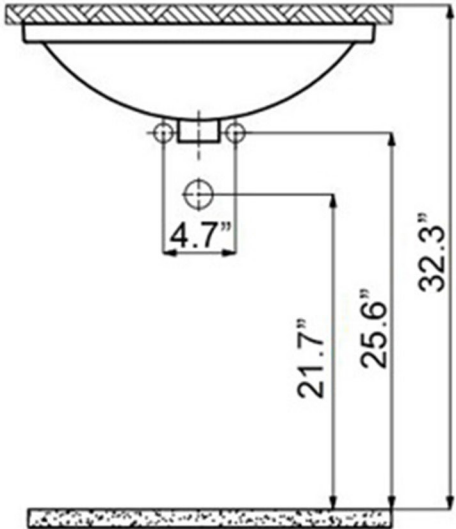

Collection Under	Model Under TP 216	Dimensions Metric <i>1 inch = 2.54 cm</i> <i>1 inch = 25.4 mm</i>	 1051 Lea Drive - Collegeville, PA 19426 Tel. 215 513 9400 - Fax 610 831 0215 www.ws bathcollections.com - info@ws bathcollectins.com
------------------------------	--------------------------------	---	---

Collection
Under

Model |
Under TP 216

Dimensions Metric
1 inch = 2.54 cm
1 inch = 25.4 mm

1051 Lea Drive - Collegeville, PA 19426
Tel. 215 513 9400 - Fax 610 831 0215
www.ws bathcollections.com - info@ws bathcollectins.com

Silicone (optional)

Collection
Under

Model |
Under TP 216

Dimensions Metric
1 inch = 2.54 cm
1 inch = 25.4 mm

WS[®]
BATH
COLLECTIONS

1051 Lea Drive - Collegeville, PA 19426
Tel. 215 513 9400 - Fax 610 831 0215
www.ws bathcollections.com - info@ws bathcollections.com