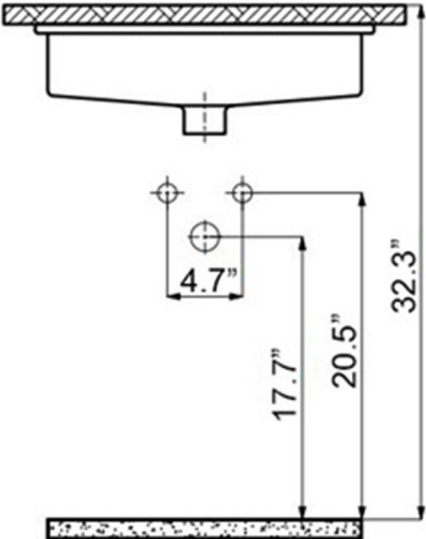

<b>Collection  </b> Under	<b>Model  </b> Under TP 738	Dimensions Metric <i>1 inch = 2.54 cm</i> <i>1 inch = 25.4 mm</i>	 1051 Lea Drive - Collegeville, PA 19426 Tel. 215 513 9400 - Fax 610 831 0215 <a href="http://www.ws bathcollections.com">www.ws bathcollections.com</a> - <a href="mailto:info@ws bathcollectins.com">info@ws bathcollectins.com</a>
------------------------------	--------------------------------	---	---

**Collection**  
Under

**Model** |  
Under TP 738

Dimensions Metric  
1 inch = 2.54 cm  
1 inch = 25.4 mm

1051 Lea Drive - Collegeville, PA 19426  
Tel. 215 513 9400 - Fax 610 831 0215  
[www.ws bathcollections.com](http://www.ws bathcollections.com) - [info@ws bathcollectins.com](mailto:info@ws bathcollectins.com)

### Vessel/ countertop installation

Bolts

Silicone (optional)

Collection  
Under

Model |  
Under TP 738

Dimensions Metric  
*1 inch = 2.54 cm*  
*1 inch = 25.4 mm*

**WS**®  
**BATH**  
**COLLECTIONS**

1051 Lea Drive - Collegeville, PA 19426  
Tel. 215 513 9400 - Fax 610 831 0215

<p><b>Collection</b> Under</p>	<p><b>Model</b>   Under TP 738</p>	<p>Dimensions Metric 1 inch = 2.54 cm 1 inch = 25.4 mm</p>	 <p>1051 Lea Drive - Collegeville, PA 19426 Tel. 215 513 9400 - Fax 610 831 0215 <a href="http://www.ws bathcollections.com">www.ws bathcollections.com</a> - <a href="mailto:info@ws bathcollectins.com">info@ws bathcollectins.com</a></p>
------------------------------------	--	--	---