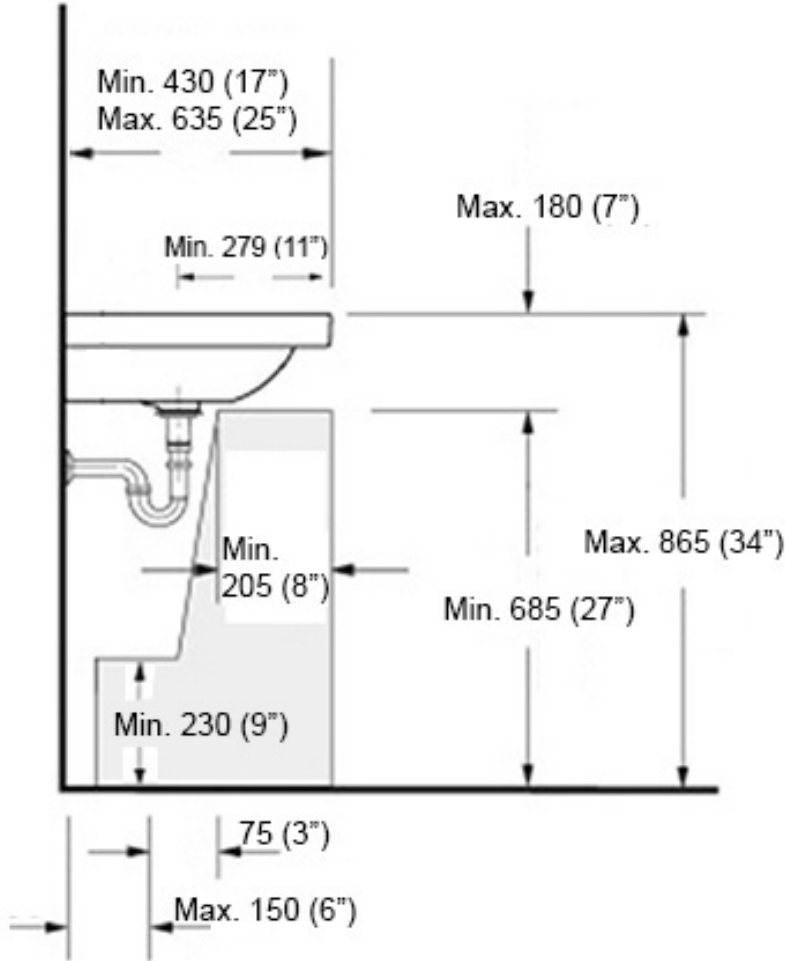

Recommended ADA Installation

Note: ADA Compliant when installed in accordance with ADA guidelines

Collection Under	Model | Under TP 738	Dimensions Metric 1 inch = 2.54 cm 1 inch = 25.4 mm	1051 Lea Drive - Collegeville, PA 19426 Tel. 215 513 9400 - Fax 610 831 0215 www.ws bathcollections.com - info@ws bathcollectins.com