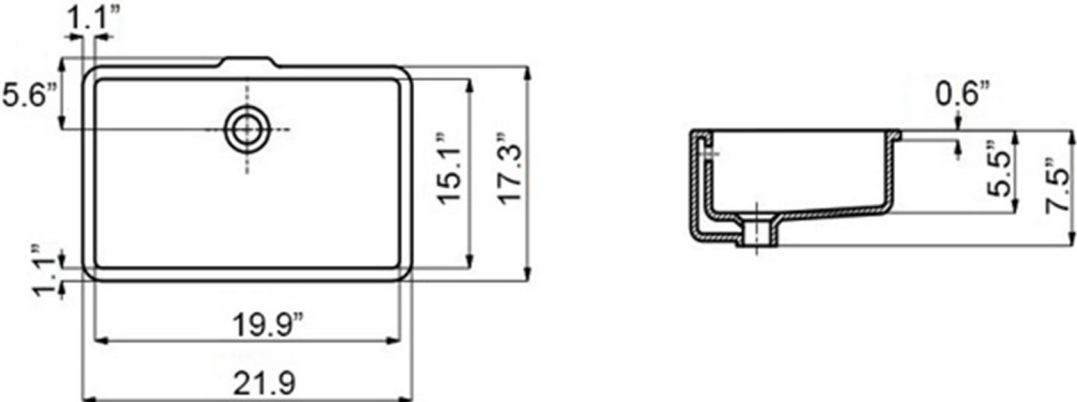

<b>Collection  </b> Under	<b>Model  </b> Under TP 738	Dimensions Metric <i>1 inch = 2.54 cm</i> <i>1 inch = 25.4 mm</i>	 1051 Lea Drive - Collegeville, PA 19426 Tel. 215 513 9400 - Fax 610 831 0215 <a href="http://www.ws bathcollections.com">www.ws bathcollections.com</a> - <a href="mailto:info@ws bathcollectins.com">info@ws bathcollectins.com</a>
------------------------------	--------------------------------	---	---

**Collection**  
Under

**Model** |  
Under TP 738

Dimensions Metric  
1 inch = 2.54 cm  
1 inch = 25.4 mm

1051 Lea Drive - Collegeville, PA 19426  
Tel. 215 513 9400 - Fax 610 831 0215  
[www.ws bathcollections.com](http://www.ws bathcollections.com) - [info@ws bathcollectins.com](mailto:info@ws bathcollectins.com)

### Vessel/ countertop installation

Bolts

Silicone (optional)

Collection  
Under

Model |  
Under TP 738

Dimensions Metric  
*1 inch = 2.54 cm*  
*1 inch = 25.4 mm*

**WS**®  
**BATH**  
**COLLECTIONS**

1051 Lea Drive - Collegeville, PA 19426  
Tel. 215 513 9400 - Fax 610 831 0215