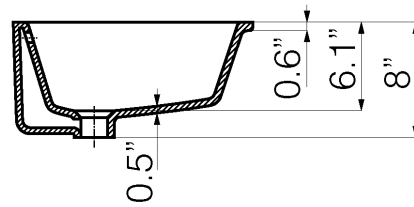

### Codes & Standards:

- ADA Compliant

\* WS Bath Collections reserve the right to make revisions without notice to product specifications, dimensions, or information.

<b>Collection  </b> Under	<b>Model  </b> Under TP 760	Dimensions Metric <i>1 inch = 2.54 cm</i> <i>1 inch = 25.4 mm</i>	 1051 Lea Drive - Collegeville, PA 19426 Tel. 215 513 9400 - Fax 610 831 0215 <a href="http://www.ws bathcollections.com">www.ws bathcollections.com</a> - <a href="mailto:info@ws bathcollections.com">info@ws bathcollections.com</a>
------------------------------	--------------------------------	---	---

\* WS Bath Collections reserve the right to make revisions without notice to product specifications, dimensions, or information.

<p><b>Collection  </b> Under</p>	<p><b>Model  </b> Under TP 760</p>	<p>Dimensions Metric 1 inch = 2.54 cm 1 inch = 25.4 mm</p>	 <p>1051 Lea Drive - Collegeville, PA 19426 Tel. 215 513 9400 - Fax 610 831 0215 <a href="http://www.ws bathcollections.com">www.ws bathcollections.com</a> - <a href="mailto:info@ws bathcollections.com">info@ws bathcollections.com</a></p>
--------------------------------------	--	--	---