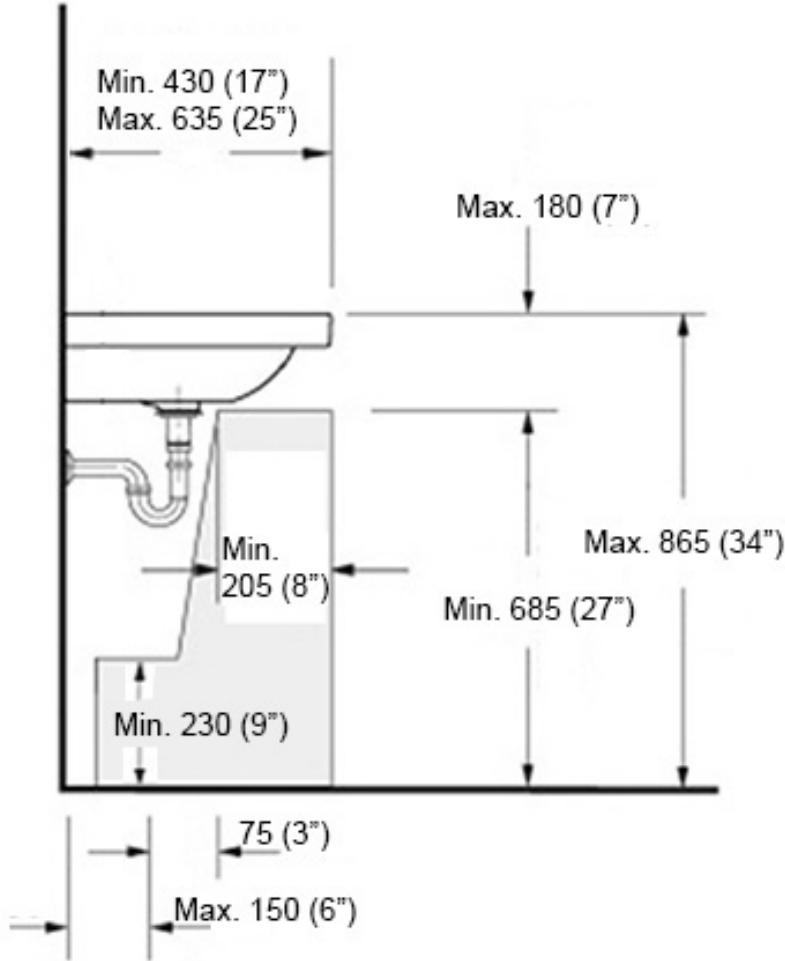

Recommended ADA Installation

Note: ADA Compliant when installed in accordance with ADA guidelines

Collection Recommended ADA Installation	Model | ADA Bathroom Sinks	Dimensions Metric 1 inch = 2.54 cm 1 inch = 25.4 mm	WS® BATH COLLECTIONS 1051 Lea Drive - Collegeville, PA 19426 Tel. 215 513 9400 - Fax 610 831 0215 www.wsbatchcollections.com - info@wsbatchcollections.com