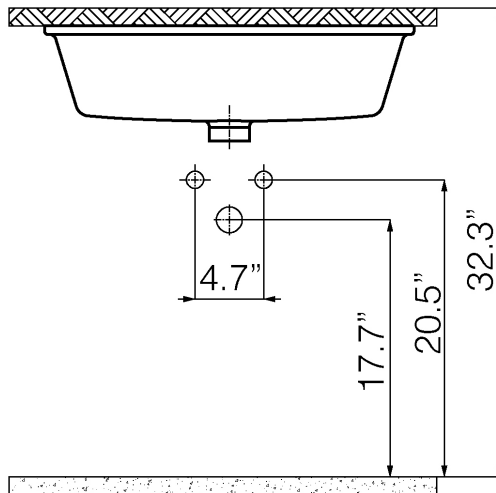

### Codes & Standards:

- ADA Compliant

\* WS Bath Collections reserve the right to make revisions without notice to product specifications, dimensions, or information.

<b>Collection  </b> Under	<b>Model  </b> Under TP 760	Dimensions Metric <i>1 inch = 2.54 cm</i> <i>1 inch = 25.4 mm</i>	 1051 Lea Drive - Collegeville, PA 19426 Tel. 215 513 9400 - Fax 610 831 0215 <a href="http://www.ws bathcollections.com">www.ws bathcollections.com</a> - <a href="mailto:info@ws bathcollections.com">info@ws bathcollections.com</a>
------------------------------	--------------------------------	---	---

\* WS Bath Collections reserve the right to make revisions without notice to product specifications, dimensions, or information.

<p><b>Collection  </b> Under</p>	<p><b>Model  </b> Under TP 760</p>	<p>Dimensions Metric 1 inch = 2.54 cm 1 inch = 25.4 mm</p>	 <p>1051 Lea Drive - Collegeville, PA 19426 Tel. 215 513 9400 - Fax 610 831 0215 <a href="http://www.ws bathcollections.com">www.ws bathcollections.com</a> - <a href="mailto:info@ws bathcollections.com">info@ws bathcollections.com</a></p>
--------------------------------------	--	--	---