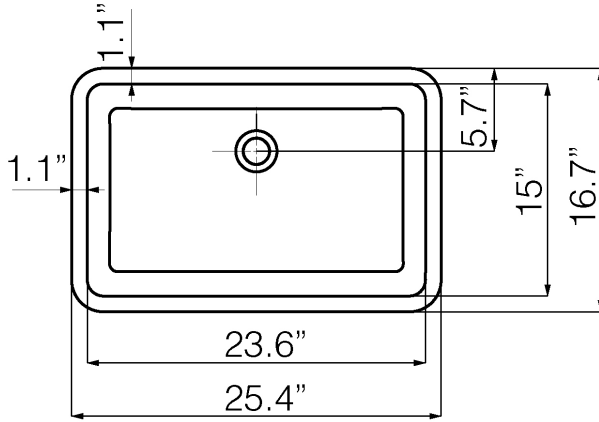

### Codes & Standards:

- ADA Compliant

\* WS Bath Collections reserve the right to make revisions without notice to product specifications, dimensions, or information.

<b>Collection  </b> Under	<b>Model  </b> Under TP 760	Dimensions Metric <i>1 inch = 2.54 cm</i> <i>1 inch = 25.4 mm</i>	 1051 Lea Drive - Collegeville, PA 19426 Tel. 215 513 9400 - Fax 610 831 0215 <a href="http://www.ws bathcollections.com">www.ws bathcollections.com</a> - <a href="mailto:info@ws bathcollections.com">info@ws bathcollections.com</a>
------------------------------	--------------------------------	---	---

\* WS Bath Collections reserve the right to make revisions without notice to product specifications, dimensions, or information.

<p><b>Collection  </b> Under</p>	<p><b>Model  </b> Under TP 760</p>	<p>Dimensions Metric 1 inch = 2.54 cm 1 inch = 25.4 mm</p>	 <p>1051 Lea Drive - Collegeville, PA 19426 Tel. 215 513 9400 - Fax 610 831 0215 <a href="http://www.ws bathcollections.com">www.ws bathcollections.com</a> - <a href="mailto:info@ws bathcollections.com">info@ws bathcollections.com</a></p>
--------------------------------------	--	--	---