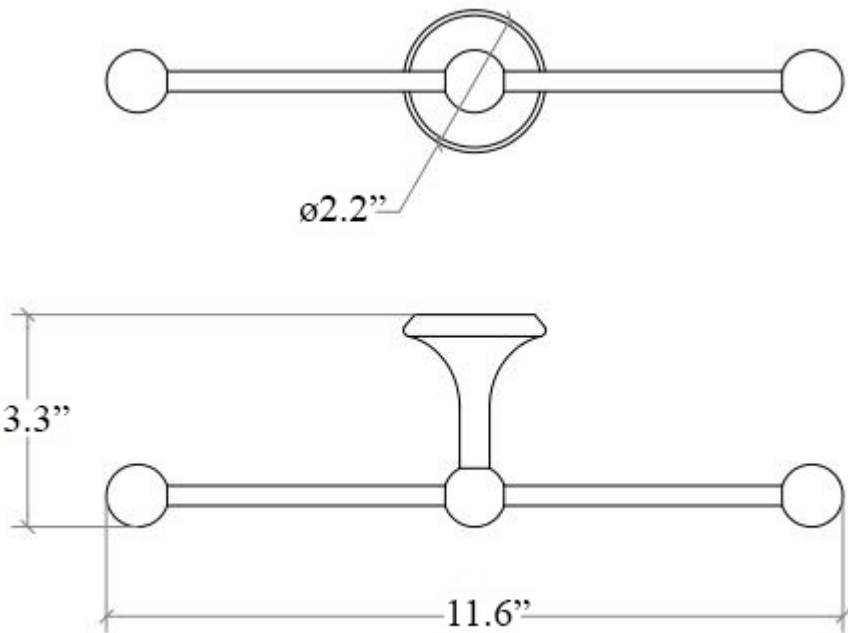

Venessia 52909

Features

- Double Toilet Paper Holder
- Polished Chrome Finish
- Solid Brass Base
- Premium Metal Construction for Durability and Reliability
- Screw Installation or Easy Glue (Self-Adhesive) Installation (No Drilling Required)
- Installation Hardware Included
- Designer Collection
- Italian Design

Dimensions Metric

1 inch = 2.54 cm

1 inch = 25.4 mm

WS[®]
BATH
COLLECTIONS

1051 Lea Drive - Collegeville, PA 19426
Tel. 215 513 9400 - Fax 610 831 0215

www.ws bathcollections.com - info@ws bathcollections.com

Venessia 5290

* WS Bath Collections reserves the right to revise dimensions or information on this sheet without notice

<p>Collection Venessia</p>	<p>Model Venessia 5290</p>	<p>Dimensions Metric <i>1 inch = 2.54 cm</i> <i>1 inch = 25.4 mm</i></p>	<p> 1051 Lea Drive - Collegeville, PA 19426 Tel. 215 513 9400 - Fax 610 831 0215 www.ws bathcollections.com - info@ws bathcollections.com</p>
---	---	--	---