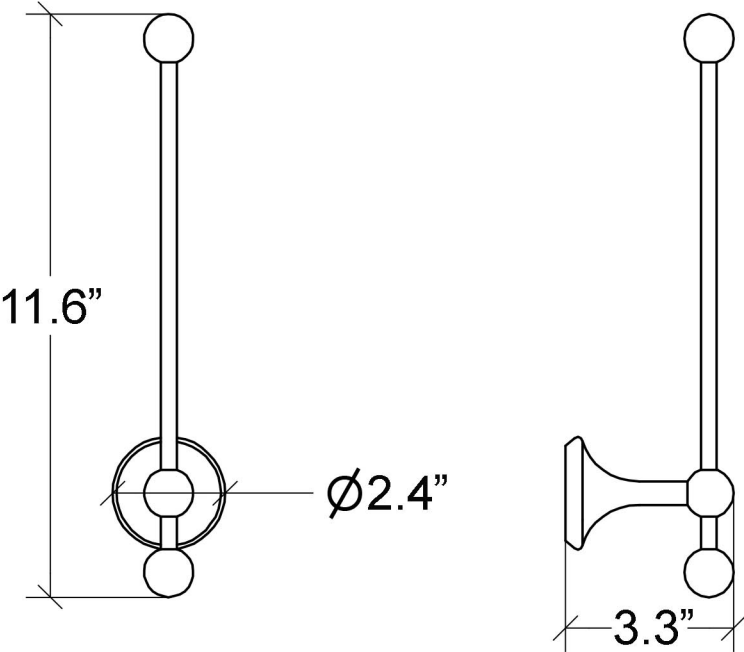

Venessia 52910

Features

- Toilet Paper Holder
- Available in 3 Finishes: Polished Chrome, Polished Gold, and Polished Bronze
- Solid Brass Base
- Premium Metal Construction for Durability and Reliability
- Wall Mounted (Screw-In) Installation
- Installation Hardware Included
- Designer Collection
- Made in Italy

SKU# | Option:

- Venessia 52910.29 | Polished Chrome
- Venessia 52910.30 | Polished Gold
- Venessia 52910.35 | Polished Bronze

Finishes:

-  Polished Chrome
-  Polished Gold
-  Polished Bronze

* WS Bath Collections reserves the right to revise dimensions or information on this sheet without notice

Collection Venessia	Model Venessia 52910	Dimensions Metric <i>1 inch = 2.54 cm</i> <i>1 inch = 25.4 mm</i>	 1051 Lea Drive - Collegeville, PA 19426 Tel. 215 513 9400 - Fax 610 831 0215 www.ws bathcollections.com - info@ws bathcollections.com
-------------------------------	----------------------------------	--	---

* WS Bath Collections reserves the right to revise dimensions or information on this sheet without notice

Collection Venessia

Model Venessia 52910

Dimensions Metric <i>1 inch = 2.54 cm</i> <i>1 inch = 25.4 mm</i>