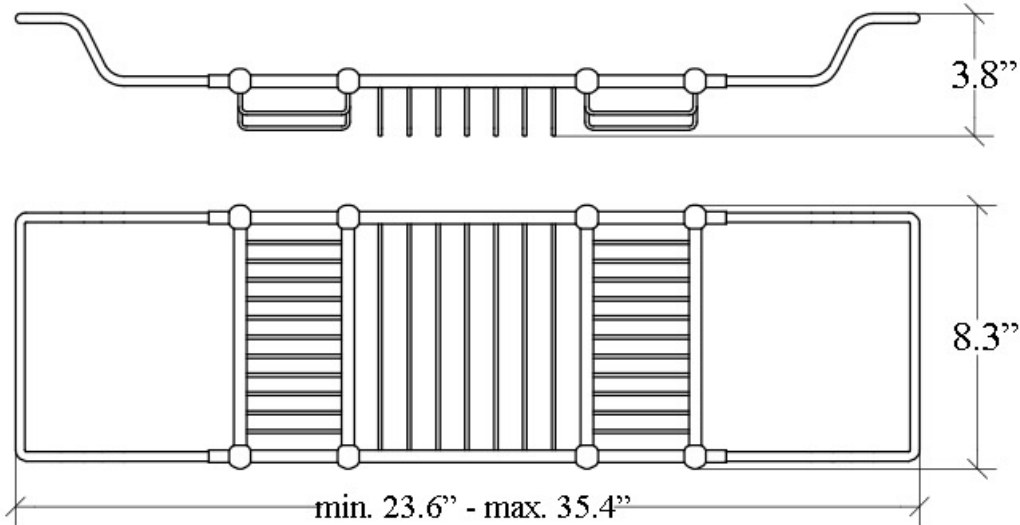

Venessia 52924

Features

- Bathtub Bridge
- Minimum: 23.6" L; Maximum: 35.4" L
- Polished Chrome Finish
- Solid Brass Base
- Premium Metal Construction for Durability and Reliability
- Installation Hardware Included
- Designer Collection
- Italian Design

SKU# | Option:

- Venessia 52924 | Polished Chrome

Finishes:

* WS Bath Collections reserves the right to revise dimensions or information on this sheet without notice

Collection Venessia	Model Venessia 52924	Dimensions Metric <i>1 inch = 2.54 cm</i> <i>1 inch = 25.4 mm</i>	 1051 Lea Drive - Collegeville, PA 19426 Tel. 215 513 9400 - Fax 610 831 0215 www.ws bathcollections.com - info@ws bathcollections.com
-------------------------------	----------------------------------	--	---

Venessia 529

* WS Bath Collections reserves the right to revise dimensions or information on this sheet without notice

<p>Collection Venessia</p>	<p>Model Venessia 529</p>	<p>Dimensions Metric <i>1 inch = 2.54 cm</i> <i>1 inch = 25.4 mm</i></p>	<p> 1051 Lea Drive - Collegeville, PA 19426 Tel. 215 513 9400 - Fax 610 831 0215 www.ws bathcollections.com - info@ws bathcollections.com</p>
---	--	--	---