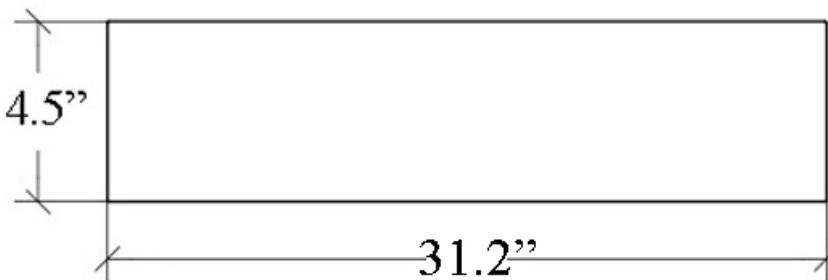

Venessia 52932

Features

- Bathroom Shelf
- Wall Bearings in Polished Chrome
- Shelf in Frosted Glass
- Solid Brass Base
- Premium Metal Construction for Durability and Reliability
- Available in Several Different Sizes
- Installation Hardware Included
- Designer Collection
- Italian Design

SKU# | Option:

- Venessia 52932.29+5276 | 15.4" L x 4.5" W x 1.6" H, Chrome
- Venessia 52932.30+5276 | 15.4" L x 4.5" W x 1.6" H, Bronze
- Venessia 52932.35+5276 | 15.4" L x 4.5" W x 1.6" H, Gold
- Venessia 52932.29+5277 | 19.4" L x 4.5" W x 1.6" H, Chrome
- Venessia 52932.30+5277 | 19.4" L x 4.5" W x 1.6" H, Bronze
- Venessia 52932.35+5277 | 19.4" L x 4.5" W x 1.6" H, Gold
- Venessia 52932.29+5278 | 23.3" L x 4.5" W x 1.6" H, Chrome
- Venessia 52932.30+5278 | 23.3" L x 4.5" W x 1.6" H, Bronze
- Venessia 52932.35+5278 | 23.3" L x 4.5" W x 1.6" H, Gold
- Venessia 52932.29+5279 | 31.2" L x 4.5" W x 1.6" H, Chrome
- Venessia 52932.30+5279 | 31.2" L x 4.5" W x 1.6" H, Bronze
- Venessia 52932.35+5279 | 31.2" L x 4.5" W x 1.6" H, Gold

Finishes:

-  Polished Chrome
-  Frosted Glass
-  Bronze
-  Frosted Glass

* WS Bath Collections reserves the right to revise dimensions or information on this sheet without notice

Collection <small>* a -- ¥</small>	Model <small>* a -- ¥</small> <small>* a -- ¥</small> <small>* a -- ¥</small> <small>* a -- ¥</small>	Dimensions Metric <i>1 inch = 2.54 cm</i> <i>1 inch = 25.4 mm</i>	 1051 Lea Drive - Collegeville, PA 19426 Tel. 215 513 9400 - Fax 610 831 0215 www.ws bathcollections.com - info@ws bathcollections.com
--	--	--	---

Venessia 52932+5276

Venessia 52932+5277

Venessia 52932+5278

Venessia 52932+5279

Collection
Venessia

Model |
Venessia 52932+5276
Venessia 52932+5277
Venessia 52932+5278
Venessia 52932+5279

Dimensions Metric
1 inch = 2.54 cm
1 inch = 25.4 mm