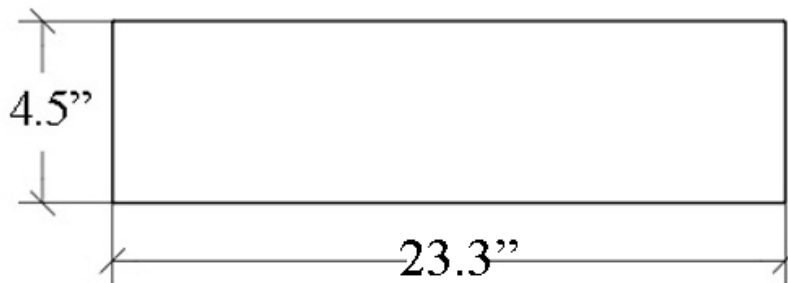

SKU# | Option:

- Venessia 52932.29+5276 | 15.4" L x 4.5" W x 1.6" H, Chrome
- Venessia 52932.30+5276 | 15.4" L x 4.5" W x 1.6" H, Bronze
- Venessia 52932.35+5276 | 15.4" L x 4.5" W x 1.6" H, Gold
- Venessia 52932.29+5277 | 19.4" L x 4.5" W x 1.6" H, Chrome
- Venessia 52932.30+5277 | 19.4" L x 4.5" W x 1.6" H, Bronze
- Venessia 52932.35+5277 | 19.4" L x 4.5" W x 1.6" H, Gold
- Venessia 52932.29+5278 | 23.3" L x 4.5" W x 1.6" H, Chrome
- Venessia 52932.30+5278 | 23.3" L x 4.5" W x 1.6" H, Bronze
- Venessia 52932.35+5278 | 23.3" L x 4.5" W x 1.6" H, Gold
- Venessia 52932.29+5279 | 31.2" L x 4.5" W x 1.6" H, Chrome
- Venessia 52932.30+5279 | 31.2" L x 4.5" W x 1.6" H, Bronze
- Venessia 52932.35+5279 | 31.2" L x 4.5" W x 1.6" H, Gold

Finishes:

-  Polished Chrome
-  Frosted Glass
-  Bronze
-  Frosted Glass

* WS Bath Collections reserves the right to revise dimensions or information on this sheet without notice

Collection <small>* a -- ¥</small>	Model <small>* a -- ¥</small> <small>* a -- ¥</small> <small>* a -- ¥</small> <small>* a -- ¥</small>	Dimensions Metric <i>1 inch = 2.54 cm</i> <i>1 inch = 25.4 mm</i>	 1051 Lea Drive - Collegeville, PA 19426 Tel. 215 513 9400 - Fax 610 831 0215 www.ws bathcollections.com - info@ws bathcollections.com
--	--	--	---

Venessia 52932+5276

Venessia 52932+5277

Venessia 52932+5278

Venessia 52932+5279

Collection
Venessia

Model |
Venessia 52932+5276
Venessia 52932+5277
Venessia 52932+5278
Venessia 52932+5279

Dimensions Metric
1 inch = 2.54 cm
1 inch = 25.4 mm