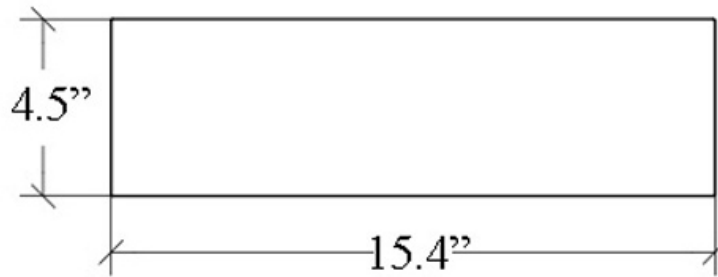

Venessia 52932

Features

- Bathroom Shelf
- Wall Bearings in Polished Chrome
- Shelf in Frosted Glass
- Solid Brass Base
- Premium Metal Construction for Durability and Reliability
- Available in Several Different Sizes
- Installation Hardware Included
- Designer Collection
- Italian Design

SKU# | Option:

- Venessia 52932.29+5276 | 15.4" L x 4.5" W x 1.6" H, Chrome
- Venessia 52932.30+5276 | 15.4" L x 4.5" W x 1.6" H, Bronze
- Venessia 52932.35+5276 | 15.4" L x 4.5" W x 1.6" H, Gold
- Venessia 52932.29+5277 | 19.4" L x 4.5" W x 1.6" H, Chrome
- Venessia 52932.30+5277 | 19.4" L x 4.5" W x 1.6" H, Bronze
- Venessia 52932.35+5277 | 19.4" L x 4.5" W x 1.6" H, Gold
- Venessia 52932.29+5278 | 23.3" L x 4.5" W x 1.6" H, Chrome
- Venessia 52932.30+5278 | 23.3" L x 4.5" W x 1.6" H, Bronze
- Venessia 52932.35+5278 | 23.3" L x 4.5" W x 1.6" H, Gold
- Venessia 52932.29+5279 | 31.2" L x 4.5" W x 1.6" H, Chrome
- Venessia 52932.30+5279 | 31.2" L x 4.5" W x 1.6" H, Bronze
- Venessia 52932.35+5279 | 31.2" L x 4.5" W x 1.6" H, Gold

Finishes:

-  Polished Chrome
-  Frosted Glass
-  Bronze
-  Frosted Glass

* WS Bath Collections reserves the right to revise dimensions or information on this sheet without notice

Collection <small>* a -- ¥</small>	Model <small>* a -- ¥</small> <small>* a -- ¥</small> <small>* a -- ¥</small> <small>* a -- ¥</small>	Dimensions Metric <i>1 inch = 2.54 cm</i> <i>1 inch = 25.4 mm</i>	 1051 Lea Drive - Collegeville, PA 19426 Tel. 215 513 9400 - Fax 610 831 0215 www.ws bathcollections.com - info@ws bathcollections.com
--	--	--	---

Venessia 52932+5276

Venessia 52932+5277

Venessia 52932+5278

Venessia 52932+5279

Collection
Venessia

Model |
Venessia 52932+5276
Venessia 52932+5277
Venessia 52932+5278
Venessia 52932+5279

Dimensions Metric
1 inch = 2.54 cm
1 inch = 25.4 mm