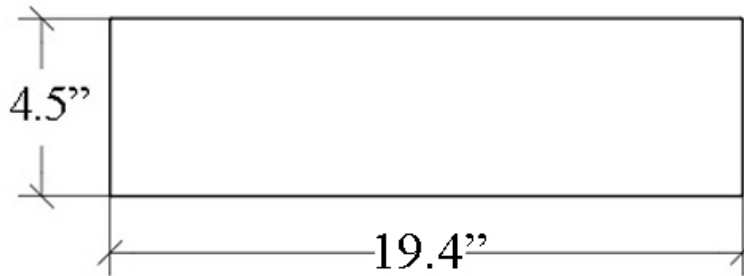

Venessia 52932

Features

- Bathroom Shelf
- Wall Bearings in Polished Chrome
- Shelf in Frosted Glass
- Solid Brass Base
- Premium Metal Construction for Durability and Reliability
- Available in Several Different Sizes
- Installation Hardware Included
- Designer Collection
- Italian Design

SKU# | Option:

- Venessia 52932.29+5276 | 15.4" L x 4.5" W x 1.6" H, Chrome
- Venessia 52932.30+5276 | 15.4" L x 4.5" W x 1.6" H, Bronze
- Venessia 52932.35+5276 | 15.4" L x 4.5" W x 1.6" H, Gold
- Venessia 52932.29+5277 | 19.4" L x 4.5" W x 1.6" H, Chrome
- Venessia 52932.30+5277 | 19.4" L x 4.5" W x 1.6" H, Bronze
- Venessia 52932.35+5277 | 19.4" L x 4.5" W x 1.6" H, Gold
- Venessia 52932.29+5278 | 23.3" L x 4.5" W x 1.6" H, Chrome
- Venessia 52932.30+5278 | 23.3" L x 4.5" W x 1.6" H, Bronze
- Venessia 52932.35+5278 | 23.3" L x 4.5" W x 1.6" H, Gold
- Venessia 52932.29+5279 | 31.2" L x 4.5" W x 1.6" H, Chrome
- Venessia 52932.30+5279 | 31.2" L x 4.5" W x 1.6" H, Bronze
- Venessia 52932.35+5279 | 31.2" L x 4.5" W x 1.6" H, Gold

Finishes:

-  Polished Chrome
-  Frosted Glass
-  Bronze
-  Frosted Glass

* WS Bath Collections reserves the right to revise dimensions or information on this sheet without notice

Collection <small>* a -- ¥</small>	Model <small>* a -- ¥</small> <small>* a -- ¥</small> <small>* a -- ¥</small> <small>* a -- ¥</small>	Dimensions Metric <i>1 inch = 2.54 cm</i> <i>1 inch = 25.4 mm</i>	 1051 Lea Drive - Collegeville, PA 19426 Tel. 215 513 9400 - Fax 610 831 0215 www.ws bathcollections.com - info@ws bathcollections.com
--	--	--	---

Venessia 52932+5276

Venessia 52932+5277

Venessia 52932+5278

Venessia 52932+5279

Collection
Venessia

Model |
Venessia 52932+5276
Venessia 52932+5277
Venessia 52932+5278
Venessia 52932+5279

Dimensions Metric
1 inch = 2.54 cm
1 inch = 25.4 mm