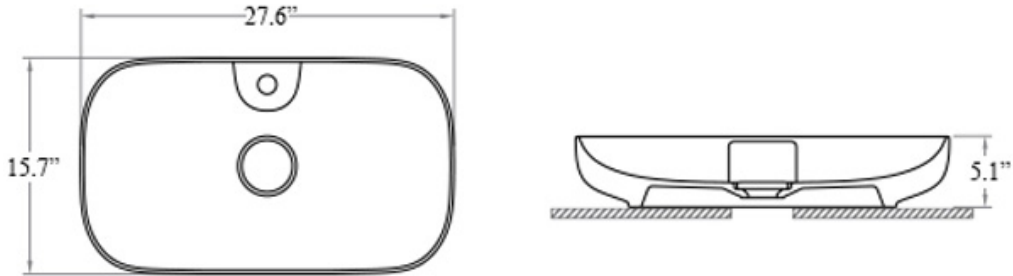

**Collection |**  
Vision

**Model |**  
Vision 16270

Dimensions Metric

*1 inch = 2.54 cm*

*1 inch = 25.4 mm*

1051 Lea Drive - Collegeville, PA 19426  
Tel. 215 513 9400 - Fax 610 831 0215

[www.ws bathcollections.com](http://www.ws bathcollections.com) - [info@ws bathcollections.com](mailto:info@ws bathcollections.com)

Vision 6

\* WS Bath Collections reserves the right to revise dimensions or information on this sheet without notice

<p><b>Collection  </b> Vision</p>	<p><b>Model  </b> Vision 6042</p>	<p>Dimensions Metric <i>1 inch = 2.54 cm</i> <i>1 inch = 25.4 mm</i></p>	<p> 1051 Lea Drive - Collegeville, PA 19426 Tel. 215 513 9400 - Fax 610 831 0215 <a href="http://www.ws bathcollections.com">www.ws bathcollections.com</a> - <a href="mailto:info@ws bathcollections.com">info@ws bathcollections.com</a></p>
---------------------------------------	---------------------------------------	--	---