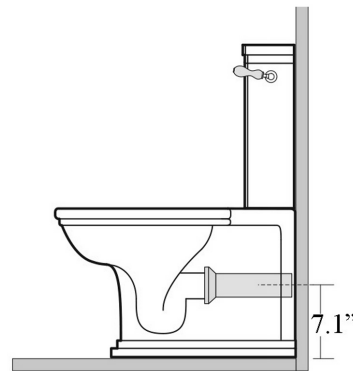

Waldorf 4117+4181+7509+4188

Features

- Toilet (Water Closet) Waldorf 4117 and Low-Level Cistern "Geberit" (Tank) Waldorf 4181
- Flush Mechanism with Lateral Handles (Waldorf 7509) included
- Toilet Seat and Cover, Soft Close, (Waldorf 4188) included
- Available in Glossy White and Glossy Black
- Duel Flush Mechanism Available in Polished Chrome and Gold
- Floor Standing Installation
- Wall Pipe Connection (Toilet to Wall)
- Flow Rate: Minimum - 1.28 GPF, Maximum 1.58 GPF
- Designed by Massimiliano Cicconi
- Made in Italy

Related Items:

- Waldorf 7509.90 | Flush Mechanism in Polished Chrome
- Waldorf 7509.91 | Flush Mechanism in Gold
- Waldorf 4188.01 | Toilet Seat and Cover in Glossy White
- Waldorf 4188.04 | Toilet Seat and Cover in Glossy Black

* WS Bath Collections reserves the right to revise dimensions or information on this sheet without notice

Collection Waldorf	Model Waldorf 4117+4181+7509+4188	Dimensions Metric <i>1 inch = 2.54 cm</i> <i>1 inch = 25.4 mm</i>	 1051 Lea Drive - Collegeville, PA 19426 Tel. 215 513 9400 - Fax 610 831 0215 www.ws bathcollections.com - info@ws bathcollections.com
--------------------------------	---	---	---

Wall Pipe
Connection

Collection
Waldorf

Model |
Waldorf 4117+4181+7509+4188

Dimensions Metric
1 inch = 2.54 cm
1 inch = 25.4 mm

WS[®]
BATH
COLLECTIONS

1051 Lea Drive - Colleagueville, PA 19426
Tel. 215 513 9400 - Fax 610 831 0215
www.ws bathcollections.com - info@ws bathcollections.com