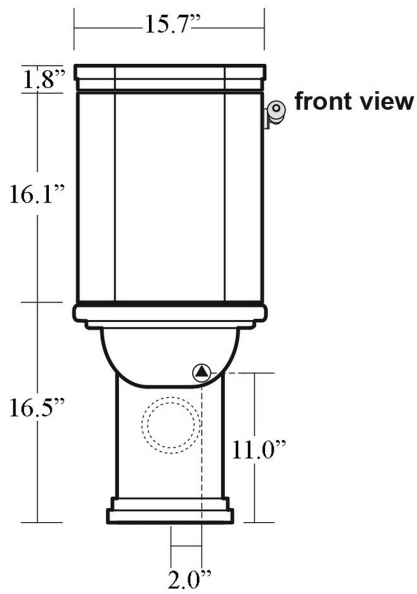

Waldorf 4117+4181+7509+4188

Features

- Toilet (Water Closet) Waldorf 4117 and Low-Level Cistern "Geberit" (Tank) Waldorf 4181
- Flush Mechanism with Lateral Handles (Waldorf 7509) included
- Toilet Seat and Cover, Soft Close, (Waldorf 4188) included
- Available in Glossy White and Glossy Black
- Duel Flush Mechanism Available in Polished Chrome and Gold
- Floor Standing Installation
- Wall Pipe Connection (Toilet to Wall)
- Flow Rate: Minimum - 1.28 GPF, Maximum 1.58 GPF
- Designed by Massimiliano Cicconi
- Made in Italy

* WS Bath Collections reserves the right to revise dimensions or information on this sheet without notice

Collection Waldorf	Model Waldorf 4117+4181+7509+4188	Dimensions Metric <i>1 inch = 2.54 cm</i> <i>1 inch = 25.4 mm</i>	 1051 Lea Drive - Collegeville, PA 19426 Tel. 215 513 9400 - Fax 610 831 0215 www.ws bathcollections.com - info@ws bathcollections.com
--------------------------------	---	---	---

Wall Pipe
Connection

Collection
Waldorf

Model |
Waldorf 4117+4181+7509+4188

Dimensions Metric
1 inch = 2.54 cm
1 inch = 25.4 mm

WS[®]
BATH
COLLECTIONS

1051 Lea Drive - Colleagueville, PA 19426
Tel. 215 513 9400 - Fax 610 831 0215
www.ws bathcollections.com - info@ws bathcollections.com