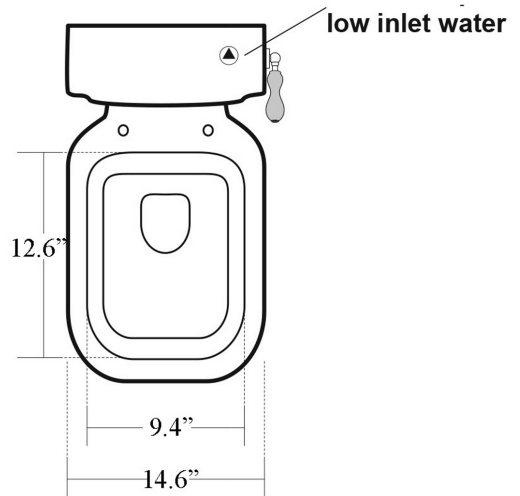

Waldorf 4117+4181+7509+4188

Features

- Toilet (Water Closet) Waldorf 4117 and Low-Level Cistern "Geberit" (Tank) Waldorf 4181
- Flush Mechanism with Lateral Handles (Waldorf 7509) included
- Toilet Seat and Cover, Soft Close, (Waldorf 4188) included
- Available in Glossy White and Glossy Black
- Duel Flush Mechanism Available in Polished Chrome and Gold
- Floor Standing Installation
- Wall Pipe Connection (Toilet to Wall)
- Flow Rate: Minimum - 1.28 GPF, Maximum 1.58 GPF
- Designed by Massimiliano Cicconi
- Made in Italy

* WS Bath Collections reserves the right to revise dimensions or information on this sheet without notice

Collection Waldorf	Model Waldorf 4117+4181+7509+4188	Dimensions Metric <i>1 inch = 2.54 cm</i> <i>1 inch = 25.4 mm</i>	 1051 Lea Drive - Collegeville, PA 19426 Tel. 215 513 9400 - Fax 610 831 0215 www.ws bathcollections.com - info@ws bathcollections.com
--------------------------------	---	---	---

Wall Pipe
Connection

Collection
Waldorf

Model |
Waldorf 4117+4181+7509+4188

Dimensions Metric
1 inch = 2.54 cm
1 inch = 25.4 mm

WS[®]
BATH
COLLECTIONS

1051 Lea Drive - Colleagueville, PA 19426
Tel. 215 513 9400 - Fax 610 831 0215
www.ws bathcollections.com - info@ws bathcollections.com