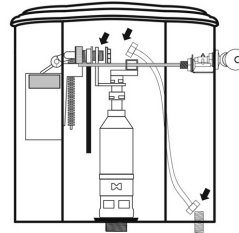

* WS Bath Collections reserves the right to revise dimensions or information on this sheet without notice

Collection Waldorf	Model Waldorf 4117+4181+7509+4188	Dimensions Metric <i>1 inch = 2.54 cm</i> <i>1 inch = 25.4 mm</i>	 1051 Lea Drive - Collegeville, PA 19426 Tel. 215 513 9400 - Fax 610 831 0215 www.ws bathcollections.com - info@ws bathcollections.com
--------------------------------	---	---	---

Wall Pipe
Connection

Collection
Waldorf

Model |
Waldorf 4117+4181+7509+4188

Dimensions Metric
1 inch = 2.54 cm
1 inch = 25.4 mm

WS[®]
BATH
COLLECTIONS

1051 Lea Drive - Colleagueville, PA 19426
Tel. 215 513 9400 - Fax 610 831 0215
www.ws bathcollections.com - info@ws bathcollections.com