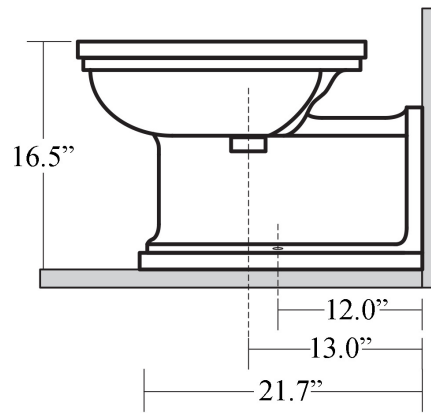

**Model |**  
Waldorf 4120

Dimensions Metric

*1 inch = 2.54 cm*

*1 inch = 25.4 mm*

WS<sup>®</sup>  
BATH  
COLLECTIONS

1051 Lea Drive - Collegeville, PA 19426  
Tel. 215 513 9400 - Fax 610 831 0215

[www.ws bathcollections.com](http://www.ws bathcollections.com) - [info@ws bathcollections.com](mailto:info@ws bathcollections.com)

Collection  
Waldorf

Model |  
Waldorf 4120

Dimensions Metric

1 inch = 2.54 cm  
1 inch = 25.4 mm

**WS**<sup>®</sup>  
BATH  
COLLECTIONS

1051 Lea Drive - Collegeville, PA 19426  
Tel. 215 513 9400 - Fax 610 831 0215