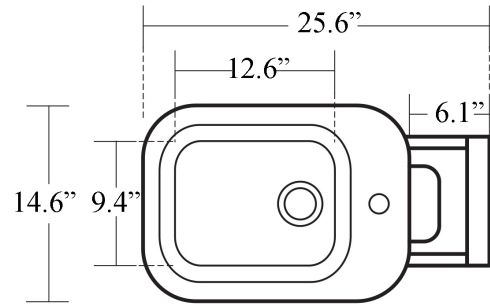

**Model |**  
Waldorf 4120

Dimensions Metric

*1 inch = 2.54 cm*

*1 inch = 25.4 mm*

WS<sup>®</sup>  
BATH  
COLLECTIONS

1051 Lea Drive - Collegeville, PA 19426  
Tel. 215 513 9400 - Fax 610 831 0215

[www.ws bathcollections.com](http://www.ws bathcollections.com) - [info@ws bathcollections.com](mailto:info@ws bathcollections.com)

Collection  
Waldorf

Model |  
Waldorf 4120

Dimensions Metric

1 inch = 2.54 cm  
1 inch = 25.4 mm

**WS**<sup>®</sup>  
BATH  
COLLECTIONS

1051 Lea Drive - Collegeville, PA 19426  
Tel. 215 513 9400 - Fax 610 831 0215