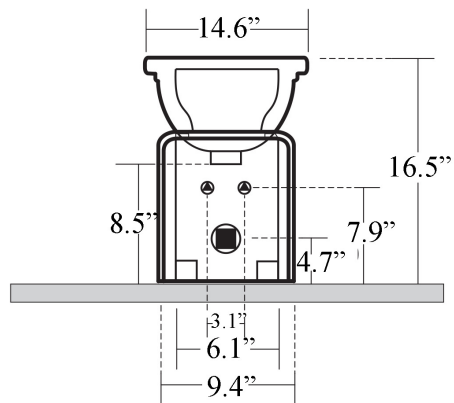

**Model |**  
Waldorf 4120

Dimensions Metric

*1 inch = 2.54 cm*

*1 inch = 25.4 mm*

WS<sup>®</sup>  
BATH  
COLLECTIONS

1051 Lea Drive - Collegeville, PA 19426  
Tel. 215 513 9400 - Fax 610 831 0215

[www.ws bathcollections.com](http://www.ws bathcollections.com) - [info@ws bathcollections.com](mailto:info@ws bathcollections.com)

Collection  
Waldorf

Model |  
Waldorf 4120

Dimensions Metric

1 inch = 2.54 cm  
1 inch = 25.4 mm

**WS**<sup>®</sup>  
BATH  
COLLECTIONS

1051 Lea Drive - Collegeville, PA 19426  
Tel. 215 513 9400 - Fax 610 831 0215