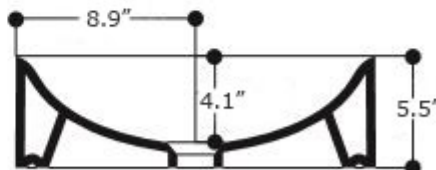

Finishes:

 Ceramic White

SKU# | Options:

- Wild 45C | Ceramic White

* WS Bath Collections reserves the right to revise dimensions or information on this sheet without notice

Collection Wild	Model Wild 45C - 3008001	Dimensions Metric <i>1 inch = 2.54 cm</i> <i>1 inch = 25.4 mm</i>	 1051 Lea Drive - Collegeville, PA 19426 Tel. 215 513 9400 - Fax 610 831 0215 www.ws bathcollections.com - info@ws bathcollections.com
-----------------------------	--------------------------------------	---	---

Collection
Wild

Model |
Wild 45C - 3008001

Dimensions Metric
1 inch = 2.54 cm
1 inch = 25.4 mm

WS[®]
BATH
COLLECTIONS

1051 Lea Drive - Collegeville, PA 19426
Tel. 215 513 9400 - Fax 610 831 0215
www.ws bathcollections.com - info@ws bathcollections.com

Bolts

Silicone (optional)

Collection
Wild

Model |
Wild 45C - 3008001

Dimensions Metric
1 inch = 2.54 cm
1 inch = 25.4 mm

WS[®]
BATH
COLLECTIONS

1051 Lea Drive - Collegeville, PA 19426
Tel. 215 513 9400 - Fax 610 831 0215
www.ws bathcollections.com - info@ws bathcollections.com