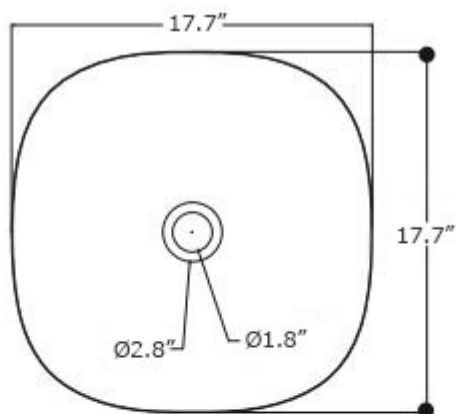

Finishes:

 Ceramic White

SKU# | Options:

- Wild 45C | Ceramic White

* WS Bath Collections reserves the right to revise dimensions or information on this sheet without notice

Collection Wild	Model Wild 45C - 3008001	Dimensions Metric <i>1 inch = 2.54 cm</i> <i>1 inch = 25.4 mm</i>	 1051 Lea Drive - Collegeville, PA 19426 Tel. 215 513 9400 - Fax 610 831 0215 www.ws bathcollections.com - info@ws bathcollections.com
-----------------------------	--------------------------------------	---	---

Collection
Wild

Model |
Wild 45C - 3008001

Dimensions Metric
1 inch = 2.54 cm
1 inch = 25.4 mm

WS[®]
BATH
COLLECTIONS

1051 Lea Drive - Collegeville, PA 19426
Tel. 215 513 9400 - Fax 610 831 0215
www.ws bathcollections.com - info@ws bathcollections.com

Bolts

Silicone (optional)

Collection
Wild

Model |
Wild 45C - 3008001

Dimensions Metric
1 inch = 2.54 cm
1 inch = 25.4 mm

WS[®]
BATH
COLLECTIONS

1051 Lea Drive - Collegeville, PA 19426
Tel. 215 513 9400 - Fax 610 831 0215
www.ws bathcollections.com - info@ws bathcollections.com