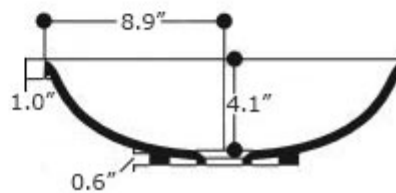

Finishes:

 Ceramic White

SKU# | Options:

- Wild 45I | Ceramic White

* WS Bath Collections reserves the right to revise dimensions or information on this sheet without notice

Collection Wild	Model Wild 45I - 3009001	Dimensions Metric <i>1 inch = 2.54 cm</i> <i>1 inch = 25.4 mm</i>	 1051 Lea Drive - Collegeville, PA 19426 Tel. 215 513 9400 - Fax 610 831 0215 www.ws bathcollections.com - info@ws bathcollections.com
-----------------------------	--------------------------------------	---	---

Collection
Wild

Model |
Wild 45I - 3009001

Dimensions Metric

1 inch = 2.54 cm
1 inch = 25.4 mm

WS[®]
BATH
COLLECTIONS

1051 Lea Drive - Collegeville, PA 19426
Tel. 215 513 9400 - Fax 610 831 0215
www.ws bathcollections.com - info@ws bathcollections.com

Bolts

Silicone (optional)

Collection
Wild

Model |
Wild 45I - 3009001

Dimensions Metric
1 inch = 2.54 cm
1 inch = 25.4 mm

WS[®]
BATH
COLLECTIONS

1051 Lea Drive - Collegeville, PA 19426
Tel. 215 513 9400 - Fax 610 831 0215
www.ws bathcollections.com - info@ws bathcollections.com