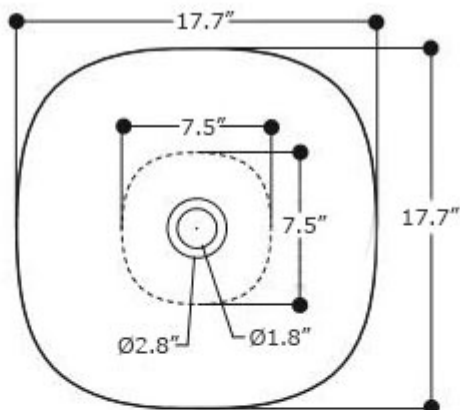

Finishes:

 Ceramic White

SKU# | Options:

- Wild 45I | Ceramic White

* WS Bath Collections reserves the right to revise dimensions or information on this sheet without notice

Collection Wild	Model Wild 45I - 3009001	Dimensions Metric <i>1 inch = 2.54 cm</i> <i>1 inch = 25.4 mm</i>	 1051 Lea Drive - Collegeville, PA 19426 Tel. 215 513 9400 - Fax 610 831 0215 www.ws bathcollections.com - info@ws bathcollections.com
-----------------------------	--------------------------------------	---	---

Collection
Wild

Model |
Wild 45I - 3009001

Dimensions Metric

1 inch = 2.54 cm
1 inch = 25.4 mm

WS[®]
BATH
COLLECTIONS

1051 Lea Drive - Collegeville, PA 19426
Tel. 215 513 9400 - Fax 610 831 0215
www.ws bathcollections.com - info@ws bathcollections.com

Bolts

Silicone (optional)

Collection
Wild

Model |
Wild 45I - 3009001

Dimensions Metric
1 inch = 2.54 cm
1 inch = 25.4 mm

WS[®]
BATH
COLLECTIONS

1051 Lea Drive - Collegeville, PA 19426
Tel. 215 513 9400 - Fax 610 831 0215
www.ws bathcollections.com - info@ws bathcollections.com