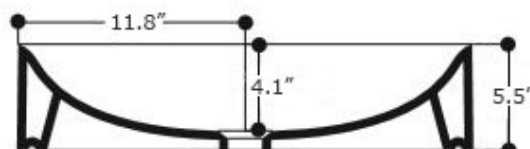

### SKU# | Options:

- Wild 60C | Ceramic White

\* WS Bath Collections reserves the right to revise dimensions or information on this sheet without notice

<b>Collection  </b> Wild	<b>Model  </b> Wild 60C - 3008101	Dimensions Metric <i>1 inch = 2.54 cm</i> <i>1 inch = 25.4 mm</i>	 1051 Lea Drive - Collegeville, PA 19426 Tel. 215 513 9400 - Fax 610 831 0215 <a href="http://www.ws bathcollections.com">www.ws bathcollections.com</a> - <a href="mailto:info@ws bathcollections.com">info@ws bathcollections.com</a>
-----------------------------	--------------------------------------	---	---

Collection  
Wild

Model |  
Wild 60C - 3008101

Dimensions Metric  
1 inch = 2.54 cm  
1 inch = 25.4 mm

**WS**<sup>®</sup>  
BATH  
COLLECTIONS

1051 Lea Drive - Collegeville, PA 19426  
Tel. 215 513 9400 - Fax 610 831 0215  
[www.ws bathcollections.com](http://www.ws bathcollections.com) - [info@ws bathcollections.com](mailto:info@ws bathcollections.com)