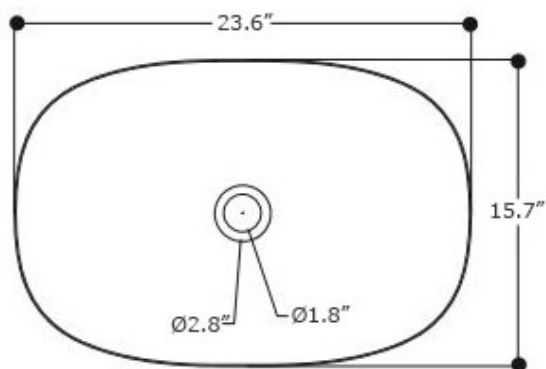

### SKU# | Options:

- Wild 60C | Ceramic White

\* WS Bath Collections reserves the right to revise dimensions or information on this sheet without notice

<b>Collection  </b> Wild	<b>Model  </b> Wild 60C - 3008101	Dimensions Metric <i>1 inch = 2.54 cm</i> <i>1 inch = 25.4 mm</i>	 1051 Lea Drive - Collegeville, PA 19426 Tel. 215 513 9400 - Fax 610 831 0215 <a href="http://www.ws bathcollections.com">www.ws bathcollections.com</a> - <a href="mailto:info@ws bathcollections.com">info@ws bathcollections.com</a>
-----------------------------	--------------------------------------	---	---

Collection  
Wild

Model |  
Wild 60C - 3008101

Dimensions Metric  
1 inch = 2.54 cm  
1 inch = 25.4 mm

**WS**<sup>®</sup>  
BATH  
COLLECTIONS

1051 Lea Drive - Collegeville, PA 19426  
Tel. 215 513 9400 - Fax 610 831 0215  
[www.ws bathcollections.com](http://www.ws bathcollections.com) - [info@ws bathcollections.com](mailto:info@ws bathcollections.com)

### Vessel/ countertop installation

Bolts

Silicone (optional)

Collection  
Wild

Model |  
Wild 60C - 3008101

Dimensions Metric  
*1 inch = 2.54 cm*  
*1 inch = 25.4 mm*

**WS**<sup>®</sup>  
BATH  
COLLECTIONS