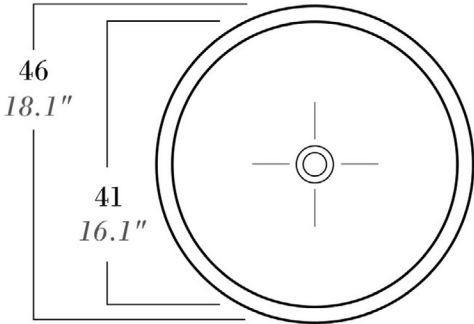

WSBC 3028

Features

- Bathroom Sink
- Made of Solid Brass or Solid Copper Base
- Heavy Gauge 14-16
- Multi-Layer Coating of the Finish
- Available in Several Finishes: Copper, Gold and Others
- With Overflow
- Under Mount or Self-Rimming Installation
- Made in France
- Special Order (Non-Returnable)

Polished Nickel

Polished Gold

* WS Bath Collections reserves the right to revise dimensions or information on this sheet without notice

Collection Metal	Model WSBC 3028	Dimensions Metric <i>1 inch = 2.54 cm</i> <i>1 inch = 25.4 mm</i>	 1051 Lea Drive - Collegeville, PA 19426 Tel. 215 513 9400 - Fax 610 831 0215 www.ws bathcollections.com - info@ws bathcollections.com
------------------------------	-----------------------------	---	---

Collection |
Metal

Model |
WSBC 3028

Dimensions Metric
1 inch = 2.54 cm
1 inch = 25.4 mm

WS[®] BATH
COLLECTIONS
1051 Lea Drive - Collegeville, PA 19426
Tel. 215 513 9400 - Fax 610 831 0215
www.wsbatchcollections.com - info@wsbatchcollections.com

Silicone (optional)

Collection
Metal

Model |
WSBC 3028

Dimensions Metric

1 inch = 2.54 cm
1 inch = 25.4 mm

WS[®]
BATH
COLLECTIONS

1051 Lea Drive - Collegeville, PA 19426
Tel. 215 513 9400 - Fax 610 831 0215