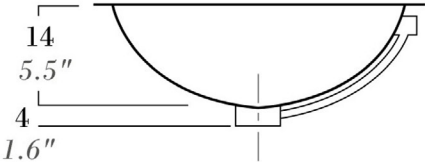

Polished Nickel

Polished Gold

* WS Bath Collections reserves the right to revise dimensions or information on this sheet without notice

Collection Metal	Model WSBC 3028	Dimensions Metric <i>1 inch = 2.54 cm</i> <i>1 inch = 25.4 mm</i>	 1051 Lea Drive - Collegeville, PA 19426 Tel. 215 513 9400 - Fax 610 831 0215 www.ws bathcollections.com - info@ws bathcollections.com
------------------------------	-----------------------------	---	---

Collection |
Metal

Model |
WSBC 3028

Dimensions Metric
1 inch = 2.54 cm
1 inch = 25.4 mm

WS[®] BATH
COLLECTIONS
1051 Lea Drive - Collegeville, PA 19426
Tel. 215 513 9400 - Fax 610 831 0215
www.wsbatchcollections.com - info@wsbatchcollections.com