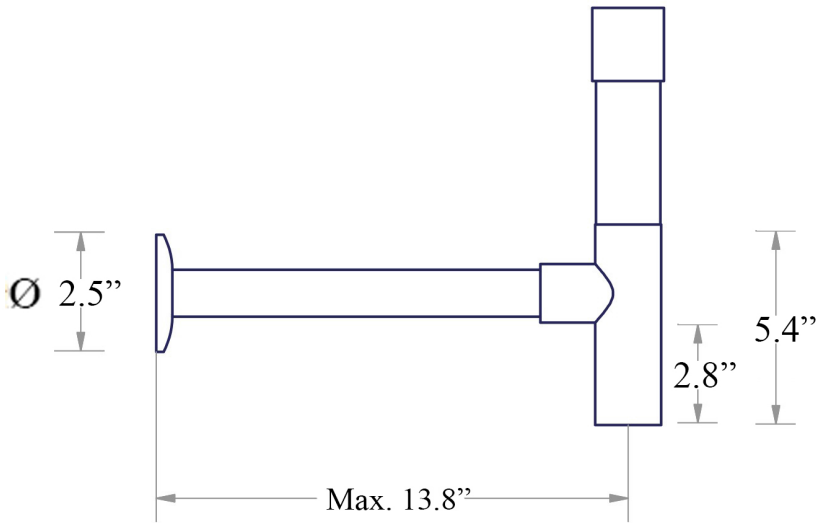

## Finishes:

 Polished Chrome

\* WS Bath Collections reserves the right to revise dimensions or information on this sheet without notice

**Collection** |  
WSBC Drains and Traps

**Model** |  
WSBC 5392

Dimensions Metric

*1 inch = 2.54 cm*

*1 inch = 25.4 mm*

1051 Lea Drive - Collegeville, PA 19426  
Tel. 215 513 9400 - Fax 610 831 0215

[www.ws bathcollections.com](http://www.ws bathcollections.com) - [info@ws bathcollections.com](mailto:info@ws bathcollections.com)

\* WS Bath Collections reserves the right to revise dimensions or information on this sheet without notice

**Collection |**  
WSBC Drains and Traps

**Model |**  
WSBC 5392

Dimensions Metric  
1 inch = 2.54 cm  
1 inch = 25.4 mm