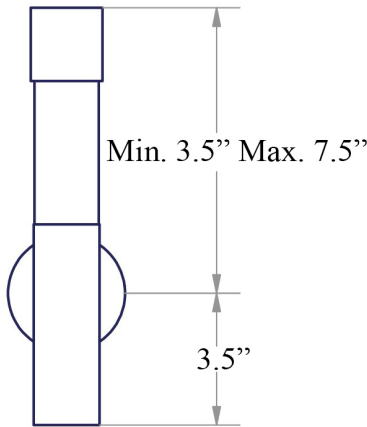

## Finishes:

 Polished Chrome

\* WS Bath Collections reserves the right to revise dimensions or information on this sheet without notice

**Collection** |  
WSBC Drains and Traps

**Model** |  
WSBC 5392

Dimensions Metric

*1 inch = 2.54 cm*

*1 inch = 25.4 mm*

1051 Lea Drive - Collegeville, PA 19426  
Tel. 215 513 9400 - Fax 610 831 0215

[www.ws bathcollections.com](http://www.ws bathcollections.com) - [info@ws bathcollections.com](mailto:info@ws bathcollections.com)

\* WS Bath Collections reserves the right to revise dimensions or information on this sheet without notice

**Collection |**  
WSBC Drains and Traps

**Model |**  
WSBC 5392

Dimensions Metric  
1 inch = 2.54 cm  
1 inch = 25.4 mm