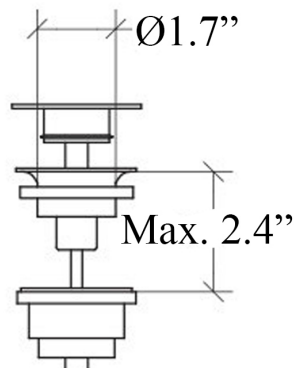

Product Specs Sheets

PILETTA AUTOMATICA CLICK REGOLABILE 0-60 MM, 1" 1/4 - OTTONE
CROMATO

AUTOMATIC WASTE WATER DRAIN FOR BASIN, HEIGHT FROM 0 TO 60 MM, 1"
1/4 - CHROMED BRASS

WEIGHT 0.7 LB
VOLUME m³ 0,0007

Collection
WSBC

Model |
WSBC 53961

Dimensions Metric

1 inch = 2.54 cm
1 inch = 25.4 mm

WS[®]
BATH
COLLECTIONS

1051 Lea Drive - Collegeville, PA 19426
Tel. 215 513 9400 - Fax 610 831 0215

www.ws bathcollections.com - info@ws bathcollections.com