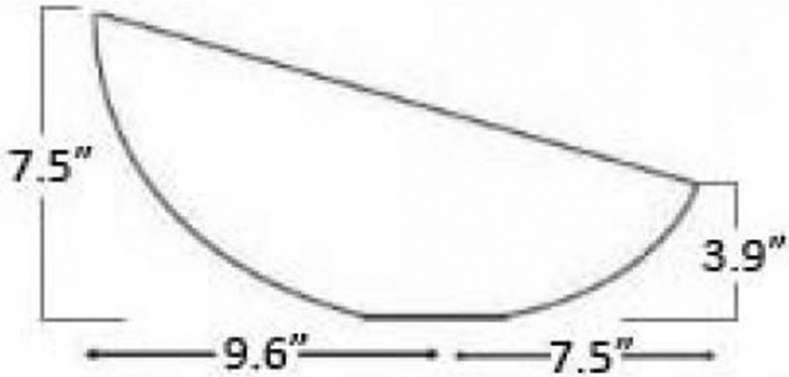

1 inch = 2.54 cm

1 inch = 25.4 mm

WS®
BATH
COLLECTIONS

1051 Lea Drive - Collegeville, PA 19426
Tel. 215 513 9400 - Fax 610 831 0215

www.ws bathcollections.com - info@ws bathcollectins.com

Product Specs Sheets

Collection
Glamorous

Model |
Xeni

Dimensions Metric
1 inch = 2.54 cm
1 inch = 25.4 mm

WS[®]
BATH
COLLECTIONS

1051 Lea Drive - Collegeville, PA 19426
Tel. 215 513 9400 - Fax 610 831 0215
www.ws bathcollections.com - info@ws bathcollectins.com