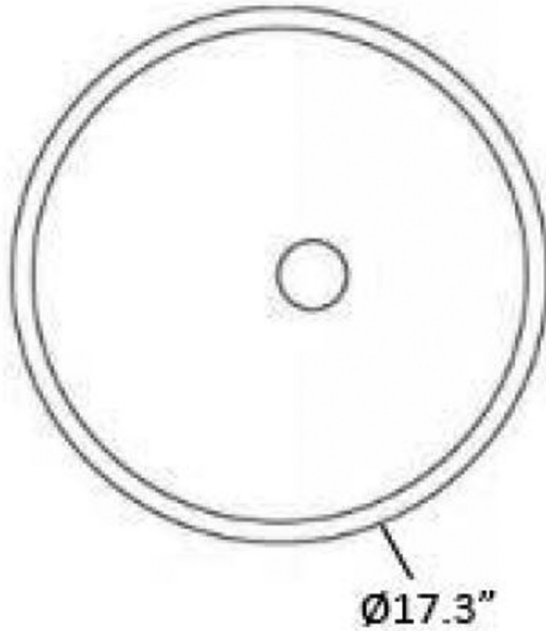

1 inch = 2.54 cm

1 inch = 25.4 mm

WS®
BATH
COLLECTIONS

1051 Lea Drive - Collegeville, PA 19426
Tel. 215 513 9400 - Fax 610 831 0215

www.ws bathcollections.com - info@ws bathcollectins.com

Product Specs Sheets

Collection
Glamorous

Model |
Xeni

Dimensions Metric
1 inch = 2.54 cm
1 inch = 25.4 mm

WS[®]
BATH
COLLECTIONS

1051 Lea Drive - Collegeville, PA 19426
Tel. 215 513 9400 - Fax 610 831 0215
www.ws bathcollections.com - info@ws bathcollectins.com

Dimensions Metric
1 inch = 2.54 cm
1 inch = 25.4 mm

WS[®]

**BATH
COLLECTIONS**

1051 Lea Drive - Collegeville, PA 19426
Tel. 215 513 9400 - Fax 610 831 0215
www.ws bathcollections.com - info@ws bathcollections.com